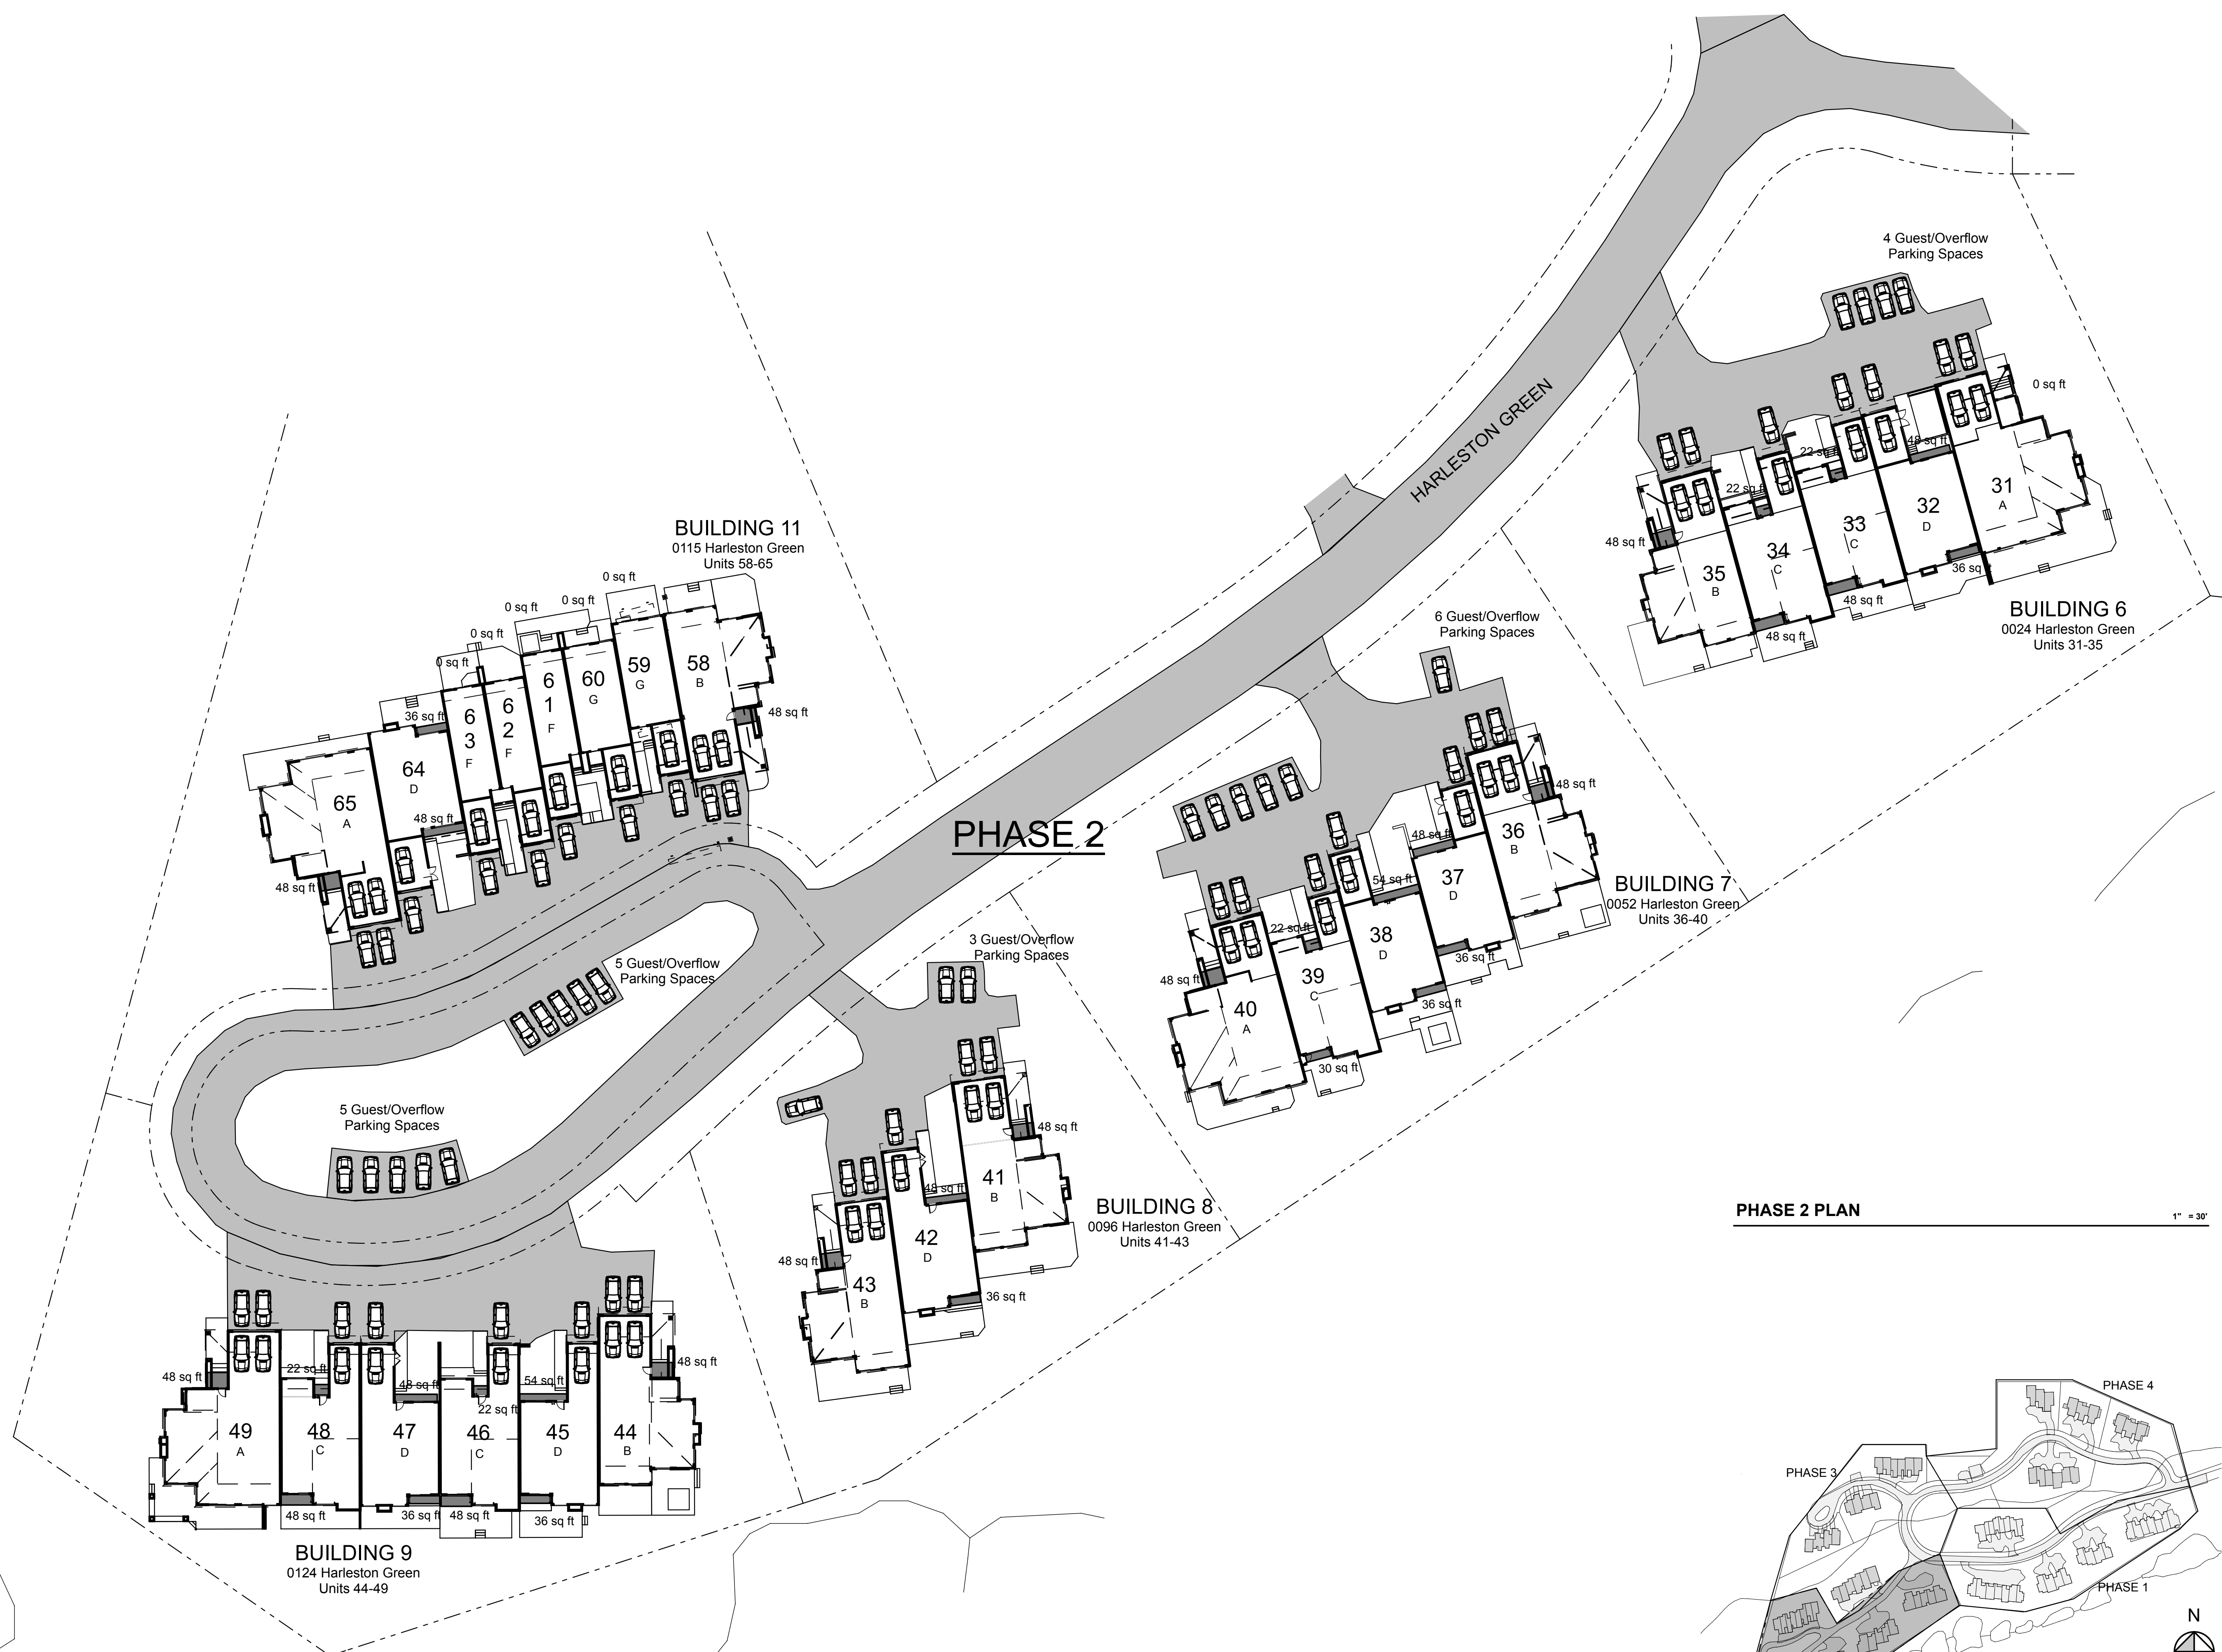

Country Club Townhomes  
Snowmass Club Circle Snowmass Village, CO 81615

PHASE 2 PLAN 1" = 30'

DATE	DESCRIPTION
10/20/08	APPLICATION
12/24/08	REVISED APPLICATION

6/4/09 PUD-SITE PLAN-TC1.pln

Phase 2

PUD-8

SHEET 10