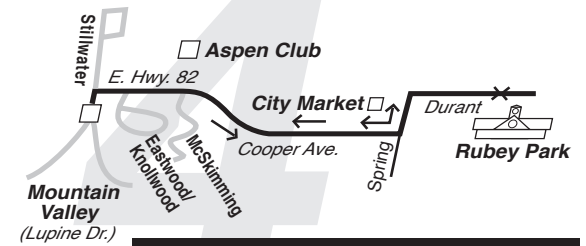

## Mountain Valley Dial-a-Ride

4

Shuttle—Twice each hour  
FREE along Hwy 82 corridor / \$1 for door-to-door service

Call 970-920-9999 for Dial-a-Ride service

6:30 a.m. – 1:45 a.m. daily

**Outbound:** Departs Rubey Park Transit Center at :15 and :45 past each hour.

**Inbound:** Departs Lupine Drive at :00 and :30 past each hour.

**DIAL-A-RIDE** serves residential areas in Mountain Valley, Aspen Grove, Knollwood and Stillwater Drive. Cash fare is \$1 with discounted passes available.