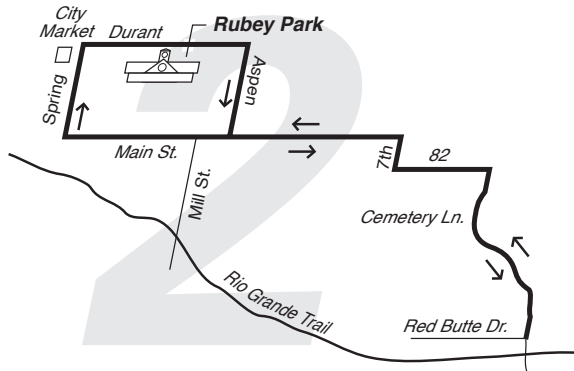

Cemetery Lane

FREE

2

Free Shuttle—Twice each hour

6:42 a.m. – 2:00 a.m. daily

Outbound: Departs Rubey Park Transit Center at :00 and :30 past each hour.

Inbound: Departs Red Butte Drive at :12 and :42 past each hour.