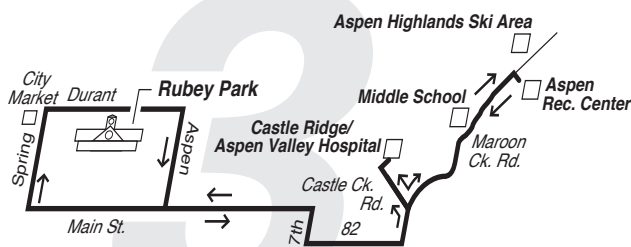

## Cemetery Lane

FREE

2

Free Shuttle—Twice each hour

6:42 a.m. – 2:00 a.m. daily

**Outbound:** Departs Rubey Park Transit Center at :00 and :30 past each hour.

**Inbound:** Departs Red Butte Drive at :12 and :42 past each hour.

## Castle/Maroon

FREE

3

Free Shuttle—Three times each hour

6:20 a.m. – 2:00 a.m. daily

**Outbound:** Departs Rubey Park Transit Center at :00, :20 and :40 past each hour from 6:20 a.m. – 2:00 a.m. Departs Castle Ridge at :07, :27 and :47 past each hour from 6:27 a.m. – 1:47 a.m.