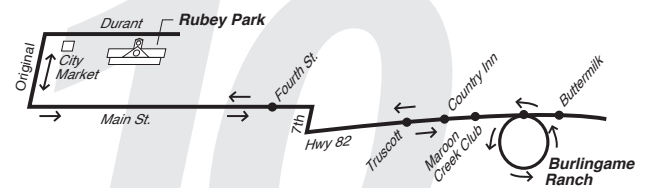

Burlingame/Hwy 82

FREE

10

Free Shuttle—Twice each hour

6:35 a.m. – 12:20 a.m. daily

Departs Burlingame at :05 & :35 from 6:35 a.m. – 11:35 p.m. Departs Rubey Park at :20 & :50 from 7:20 a.m. – 12:20 a.m.

Route Note: This bus connects with down valley buses via the Buttermilk stop on Hwy 82.