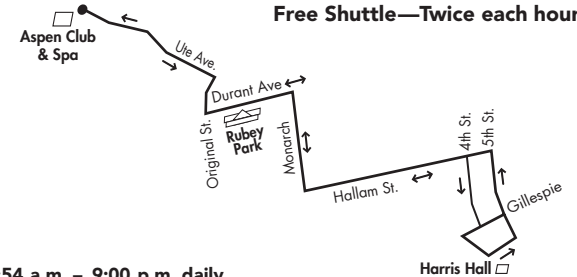

Cross Town Shuttle

FREE

Free Shuttle—Twice each hour

7:54 a.m. – 9:00 p.m. daily

Outbound: Departs Rubey Park Transit Center to Aspen Club at :24 and :54 past each hour. Departs Rubey Park Transit Center to Harris Hall at :06 and :36 past each hour.

Inbound: Departs Aspen Club at :00 and :30 past each hour. Departs Harris Hall at :15 and :45 past each hour.

Disabled

RFTA provides para transit services for persons with disabilities within Aspen and to the airport. For more information please call RFTA at 970-925-4482.

In accordance with the provisions of the Americans with Disabilities Act and the Civil Right Act of 1964, RFTA does not discriminate on the basis of disability, race, color, national origin, or gender.

For more information on the RFTA Civil Rights Program and the procedures to file a complaint, contact RFTA at either 970-384-4974 or titevi@rfta.com.

Schedule information is available in large print and audio tap. TTY (test Telephone) users may call Colorado Relay at 1-800-659-3656.

Aspen Transit Apps

FREE

Transit App allows you to view live bus schedules, check out a WE-cycle bike, plan your trip, set reminders and get news alerts.

RFTA App provides bus information including real-time bus locations and ETAs, arrival notifications, route schedule and rider alerts.

Downtowner App offers access to FREE golf cart transportation around Aspen. Operates summer season, 11 a.m. – 11 p.m.