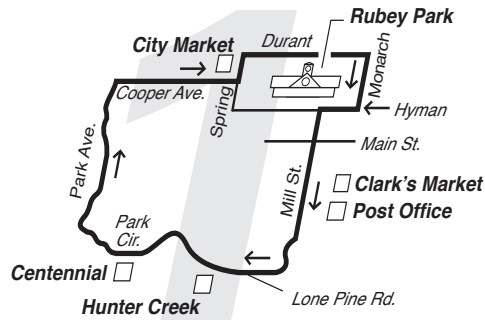

# FREE CITY OF ASPEN SHUTTLES

Effective June 11, 2016  
— September 5, 2016

Unless Otherwise Noted

Summer  
2016

**RFTA**  
ROARING FORK TRANSPORTATION AUTHORITY

## Hunter Creek

FREE

1

Free Shuttle—Three times each hour

6:25 a.m. – 2:00 a.m. daily

**Outbound:** Departs Rubey Park Transit Center at :00 and :20 and :40 past each hour.

**Inbound:** Departs Hunter Creek at :05, :25 and :45 past each hour. Departs Centennial at :08, :28 and :48 past each hour.

## Castle/Maroon

FREE

3

Free Shuttle—Three times each hour

6:20 a.m. – 2:00 a.m. daily

**Outbound:** Departs Rubey Park Transit Center at :00, :20 and :40 past each hour from 6:20 a.m. – 2:00 a.m. Departs Castle Ridge at :07, :27 and :47 past each hour from 6:27 a.m. – 1:47 a.m.

**Route Note:** This bus connects with down valley buses via the Buttermilk stop on Hwy 82.