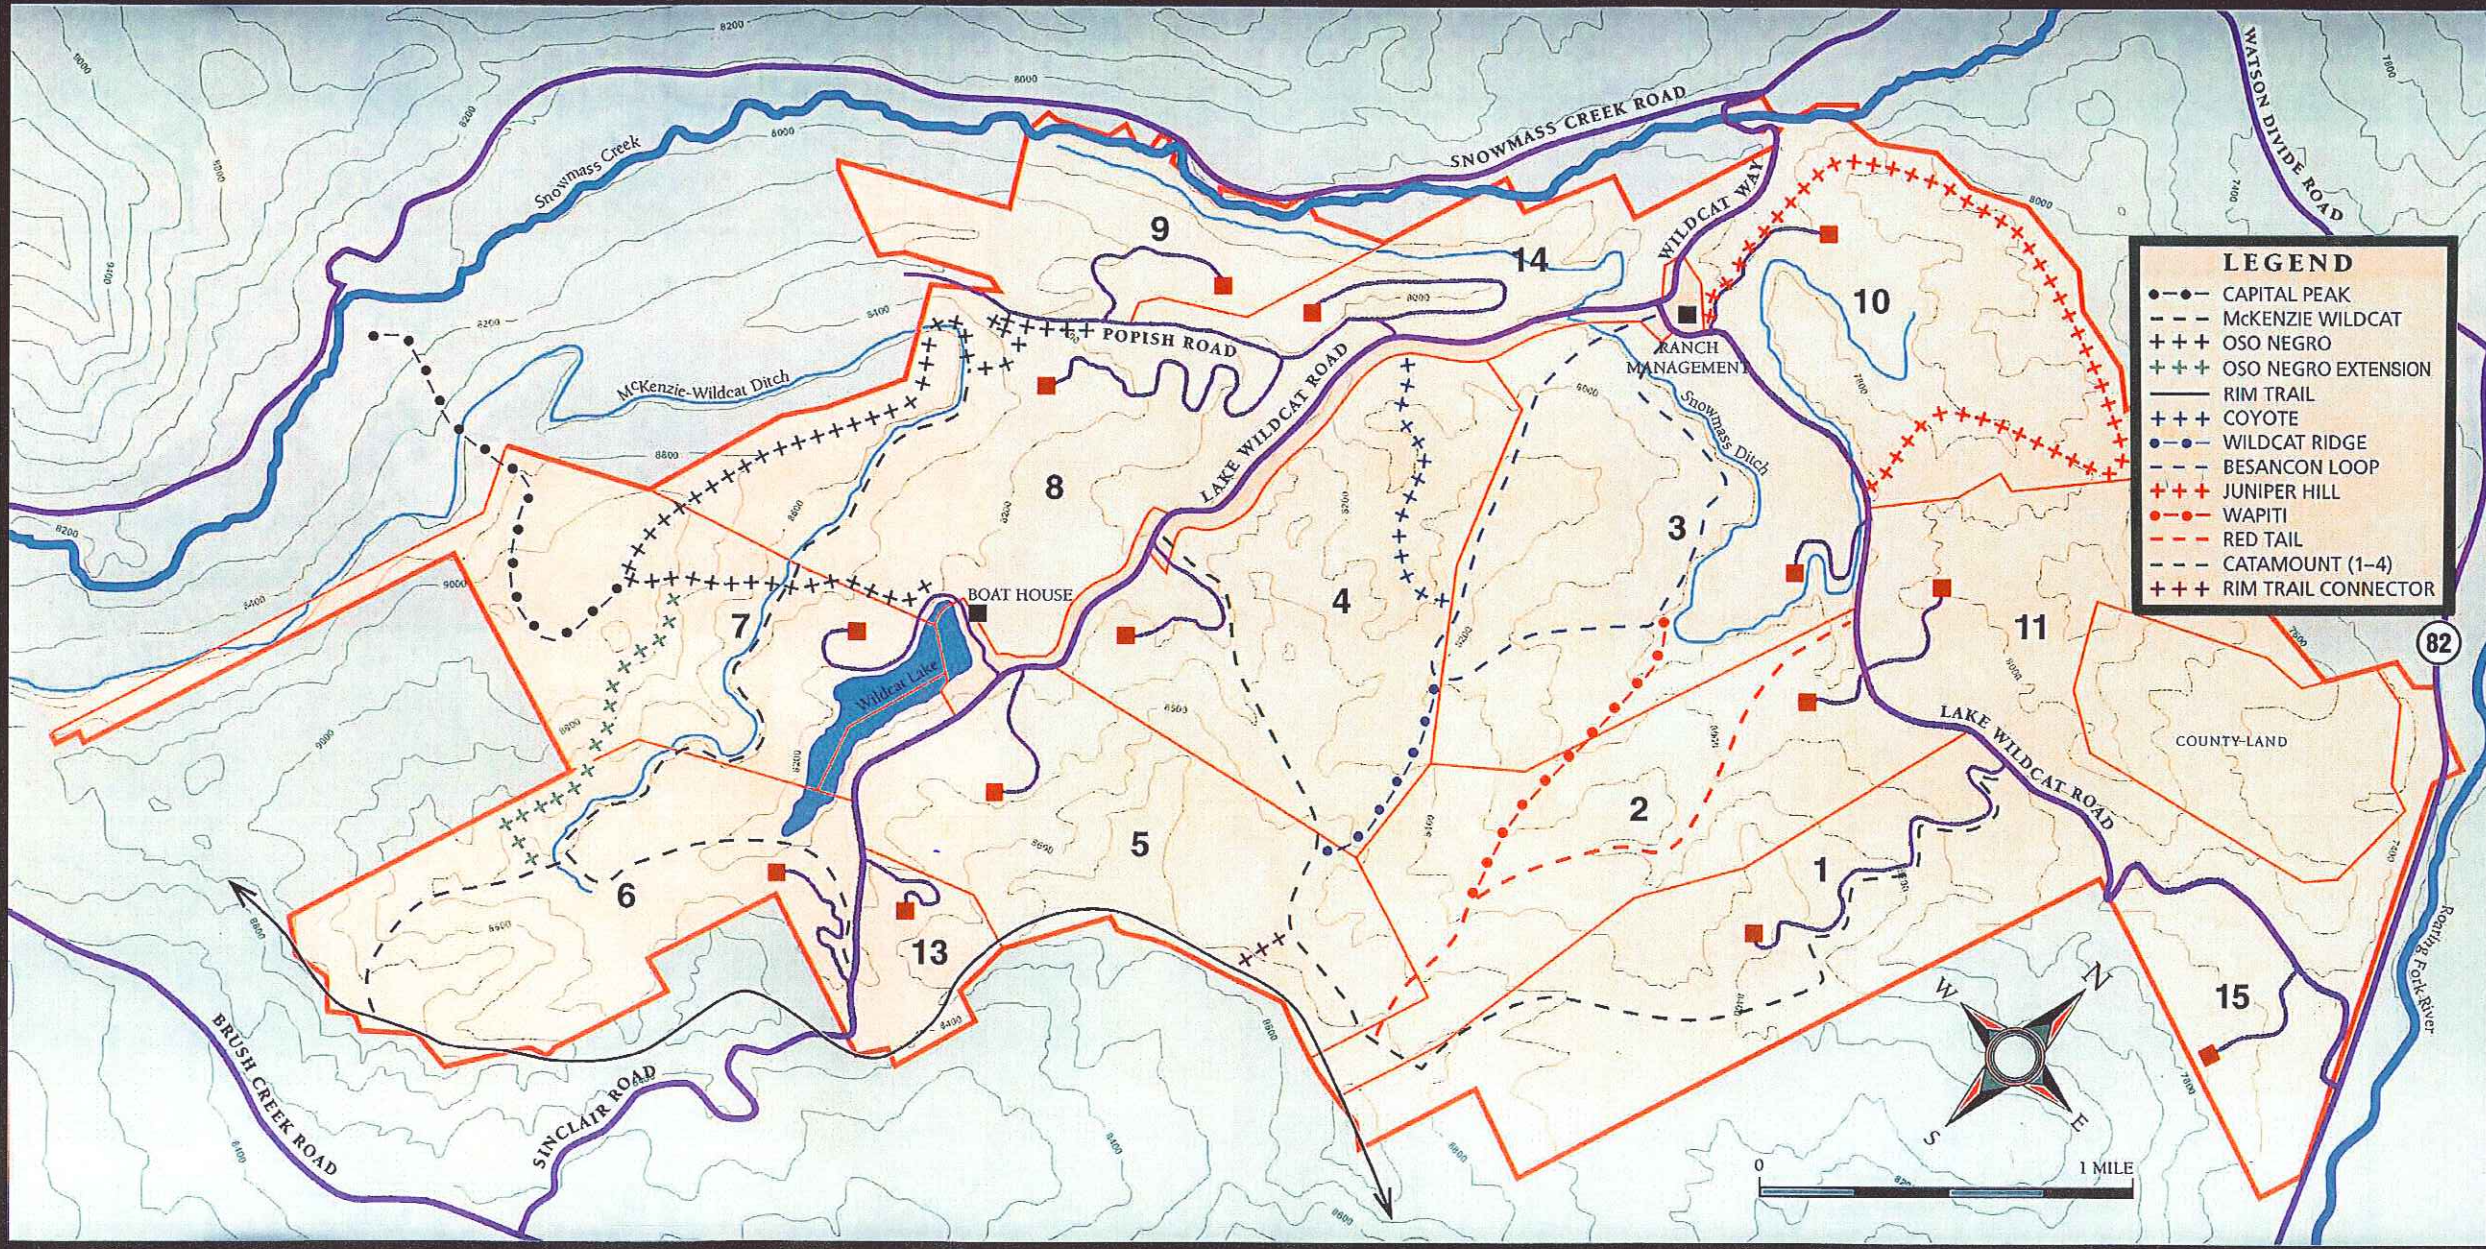

W I L D C A T R A N C H

LEGEND

- CAPITAL PEAK
- - - MCKENZIE WILDCAT
- +++ OSO NEGRO
- +++ OSO NEGRO EXTENSION
- RIM TRAIL
- +++ COYOTE
- WILDCAT RIDGE
- - - BESANCON LOOP
- +++ JUNIPER HILL
- WAPITI
- - - RED TAIL
- - - CATAMOUNT (1-4)
- +++ RIM TRAIL CONNECTOR

T R A I L M A P