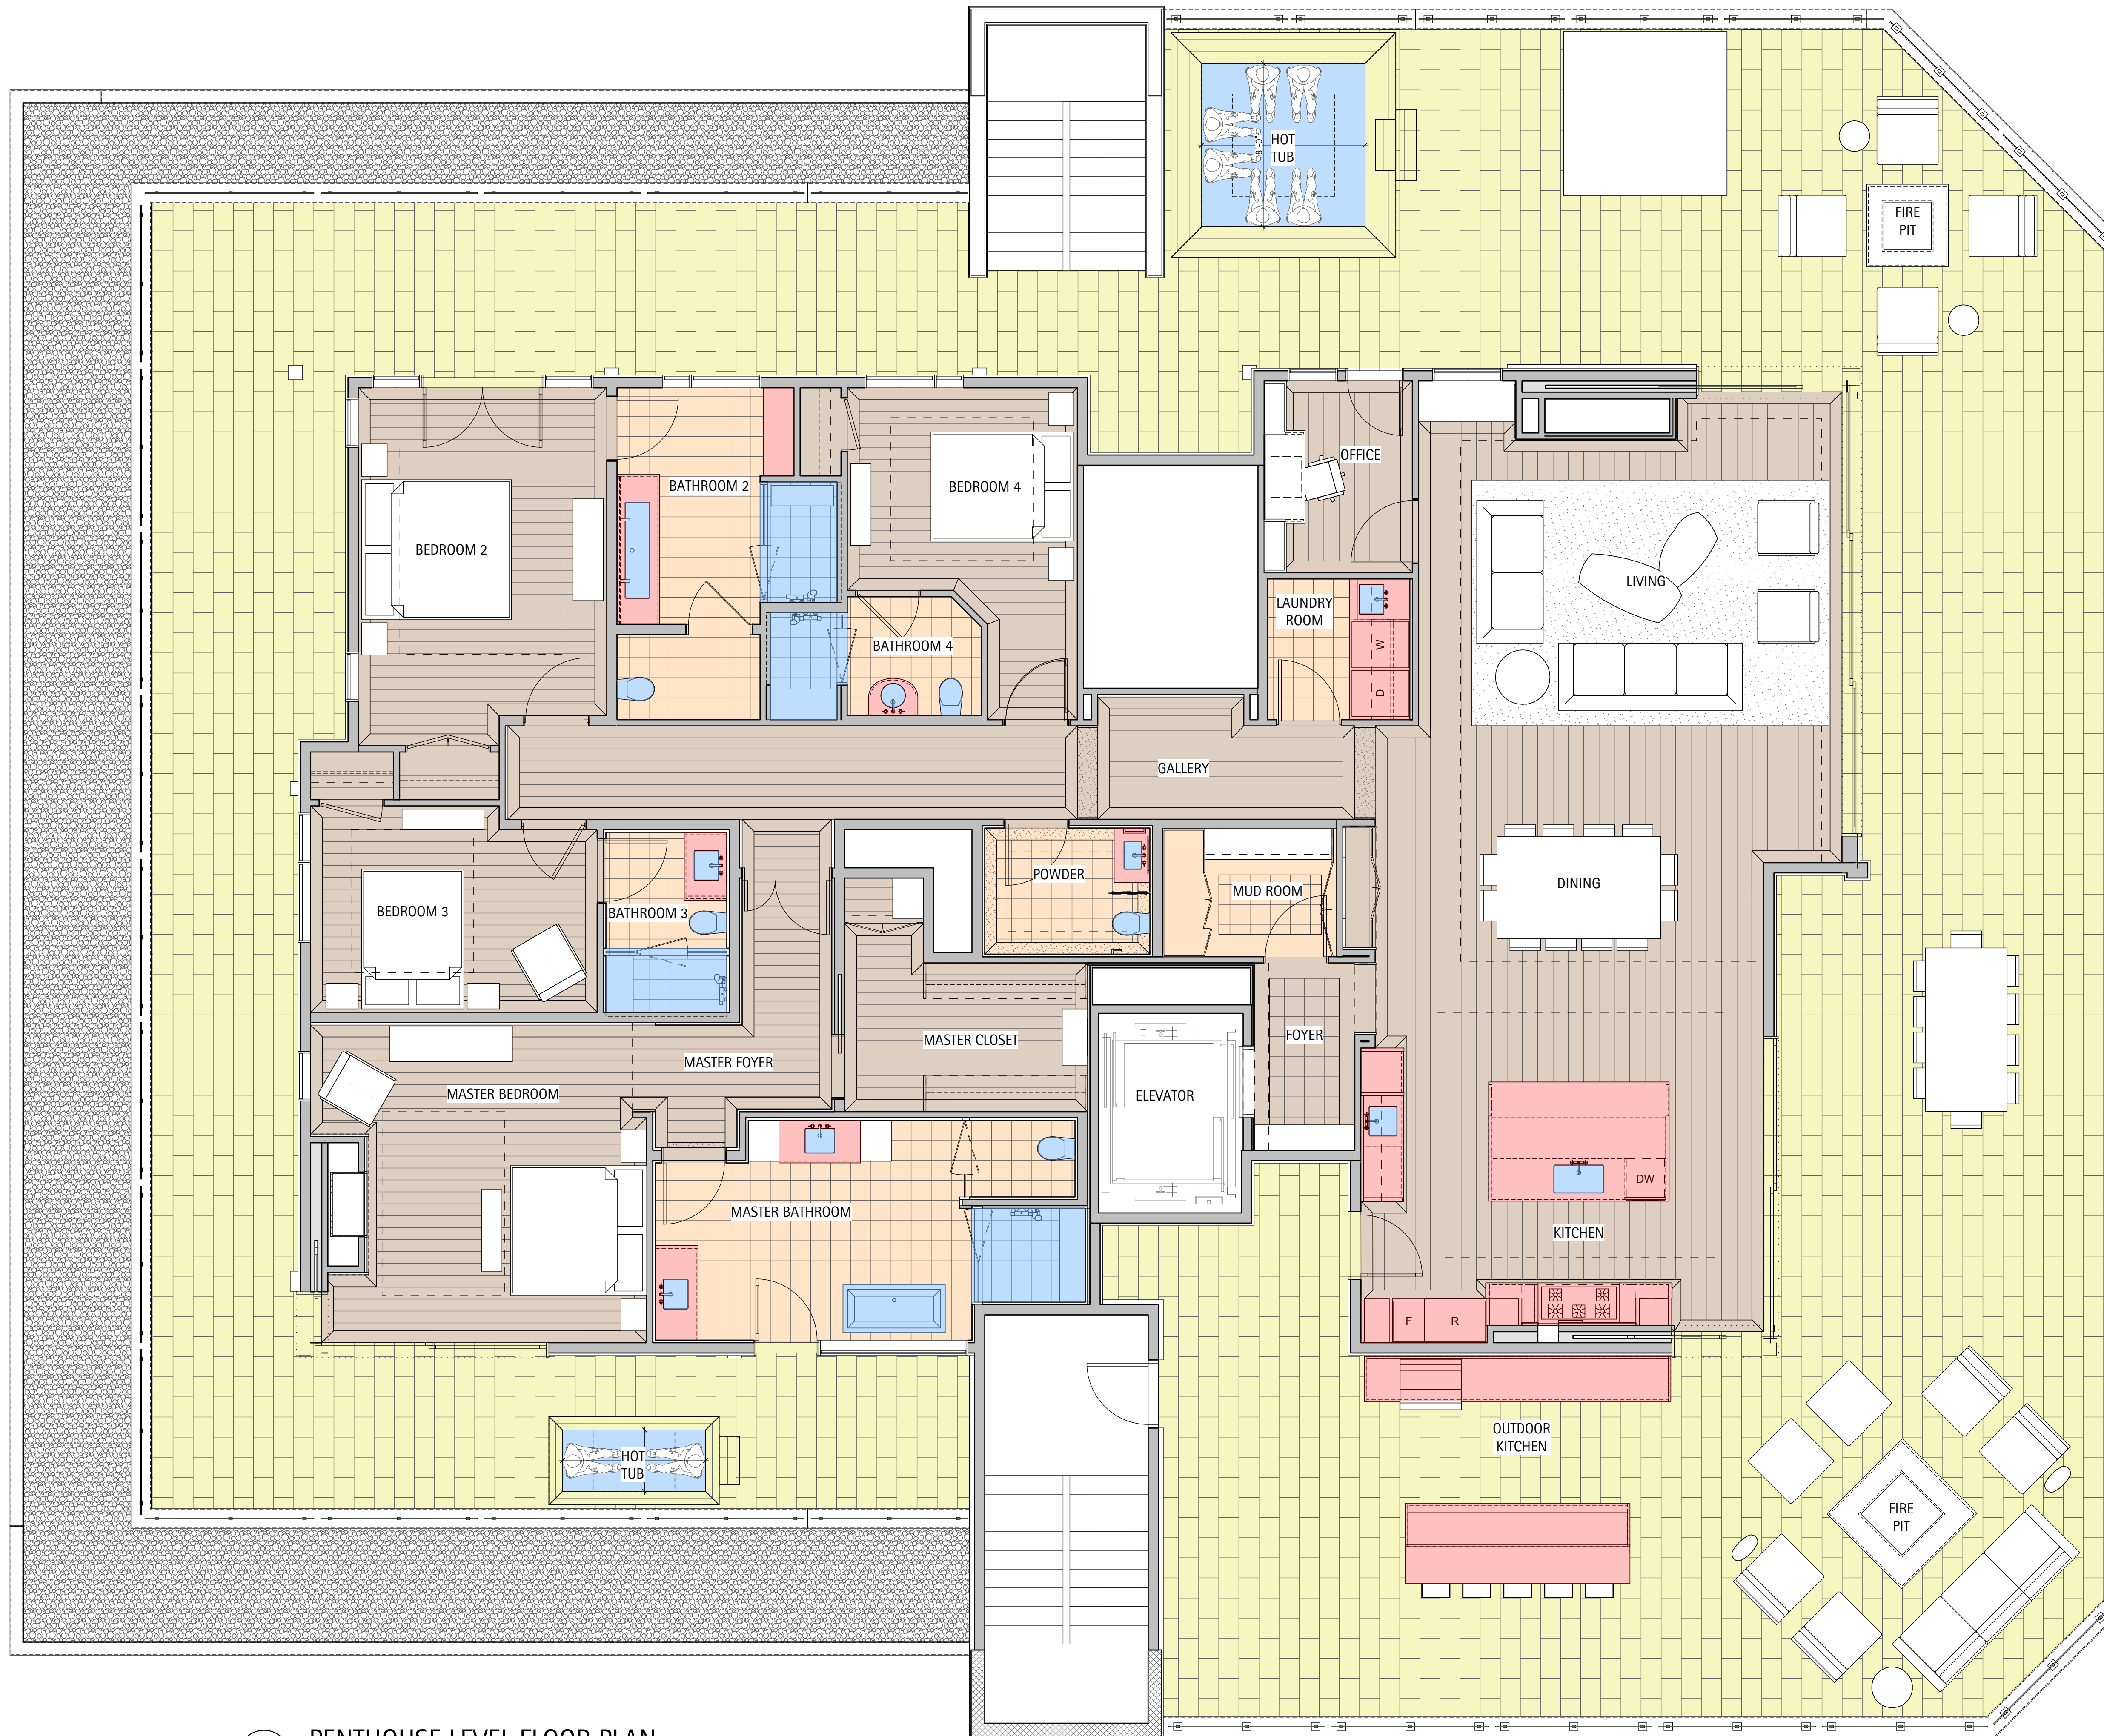

LEGEND

- NEW TILE FLOOR
- NEW WOOD FLOORING
- NEW PLUMBING FIXTURES
- NEW EXTERIOR TILE FLOOR
- NEW CABINETS AND COUNTERTOPS

PENTHOUSE LEVEL FLOOR PLAN
SCALE: 1/4" = 1'-0"