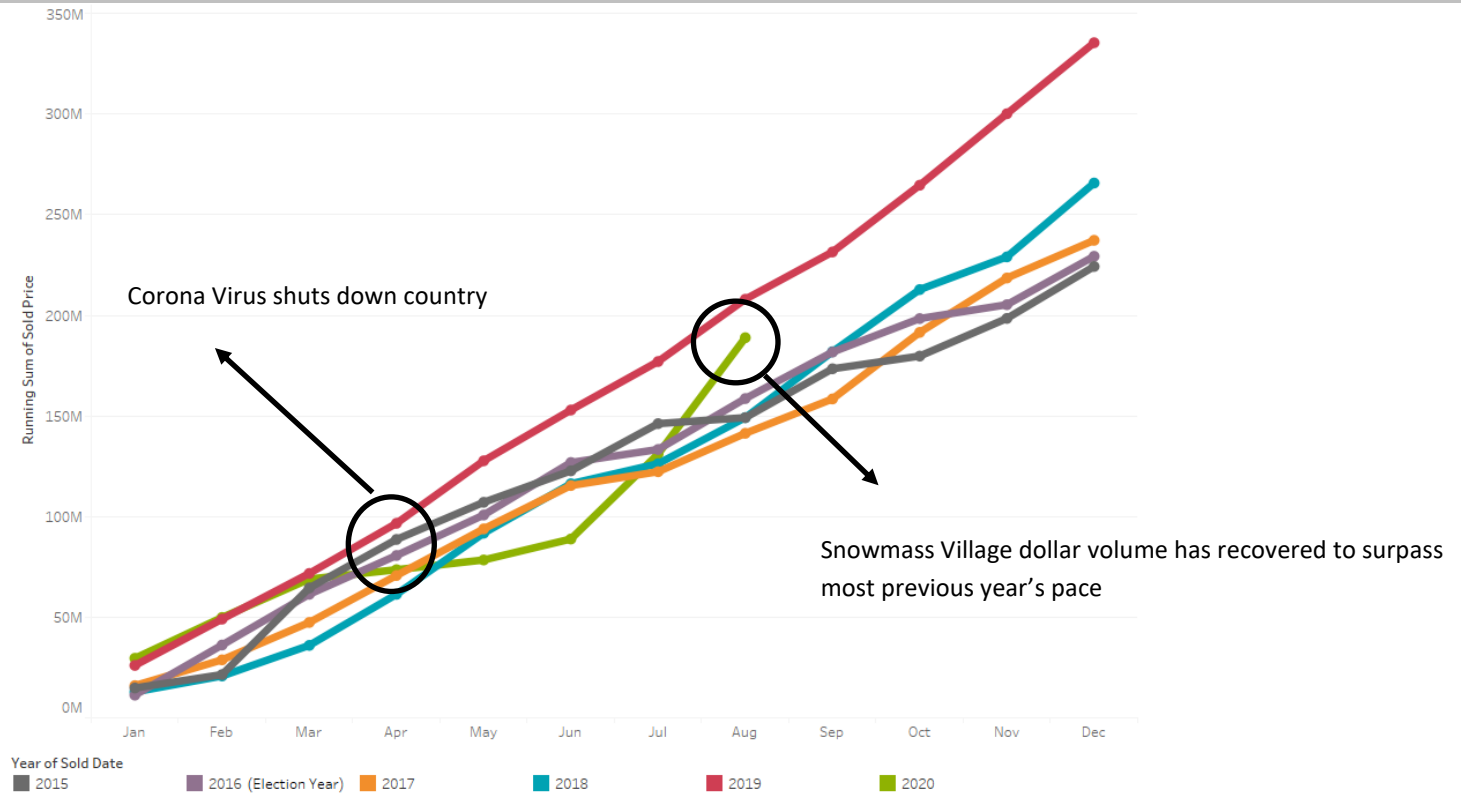

## Aug 2020 SMV Real Estate Running Dollar Volume Sum

This is 'SMV' only and a "running sum" of each year. Each month represents the Year-to-Date dollar sales of the given year.

© Estin Report: Sep 2020 www.EstinAspen.com

## Aug 2020 SMV Real Estate Running Sum of Unit Sales

This is 'SMV' only and a "running sum" of each year. Each month represents the Year-to-Date unit sales of the given year.

© Estin Report: Sep 2020 www.EstinAspen.com