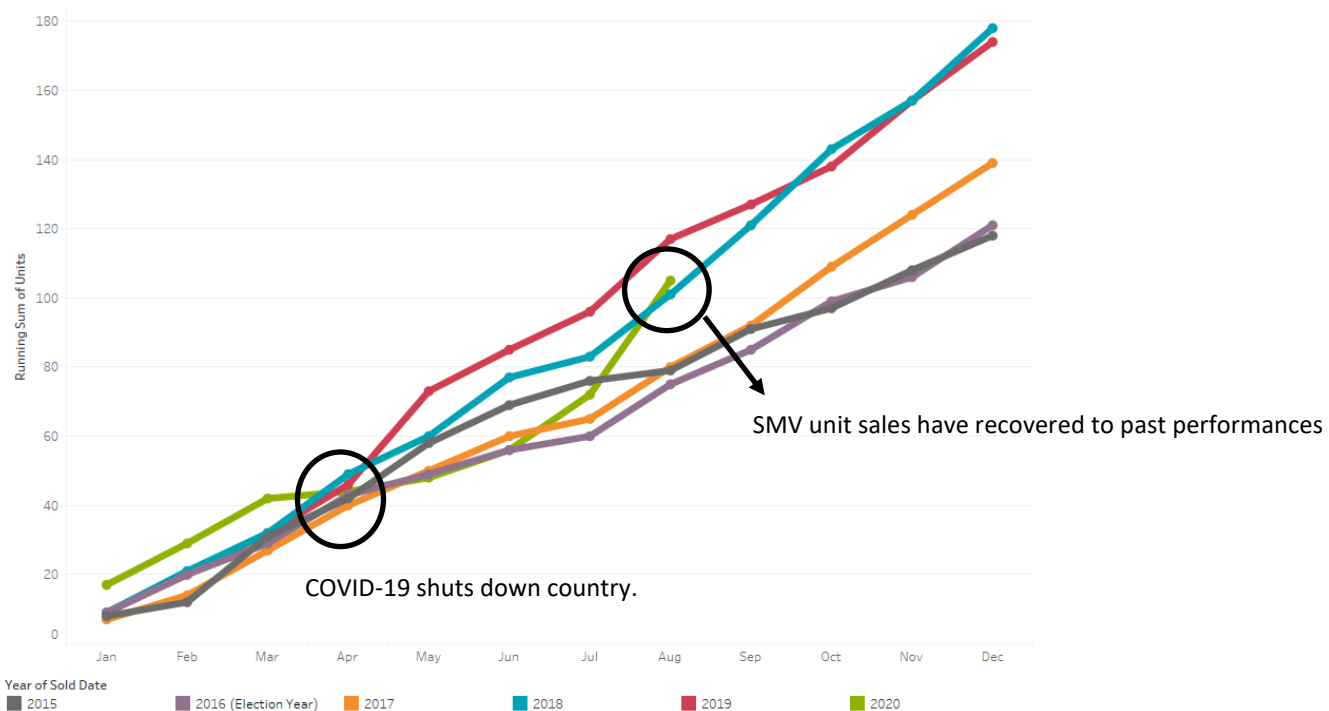

## Aug 2020 SMV Real Estate Running Dollar Volume Sum

This is 'SMV' only and a "running sum" of each year. Each month represents the Year-to-Date dollar sales of the given year.

© Estin Report: Sep 2020 www.EstinAspen.com

## Aug 2020 SMV Real Estate Running Sum of Unit Sales

This is 'SMV' only and a "running sum" of each year. Each month represents the Year-to-Date unit sales of the given year.

© Estin Report: Sep 2020 www.EstinAspen.com