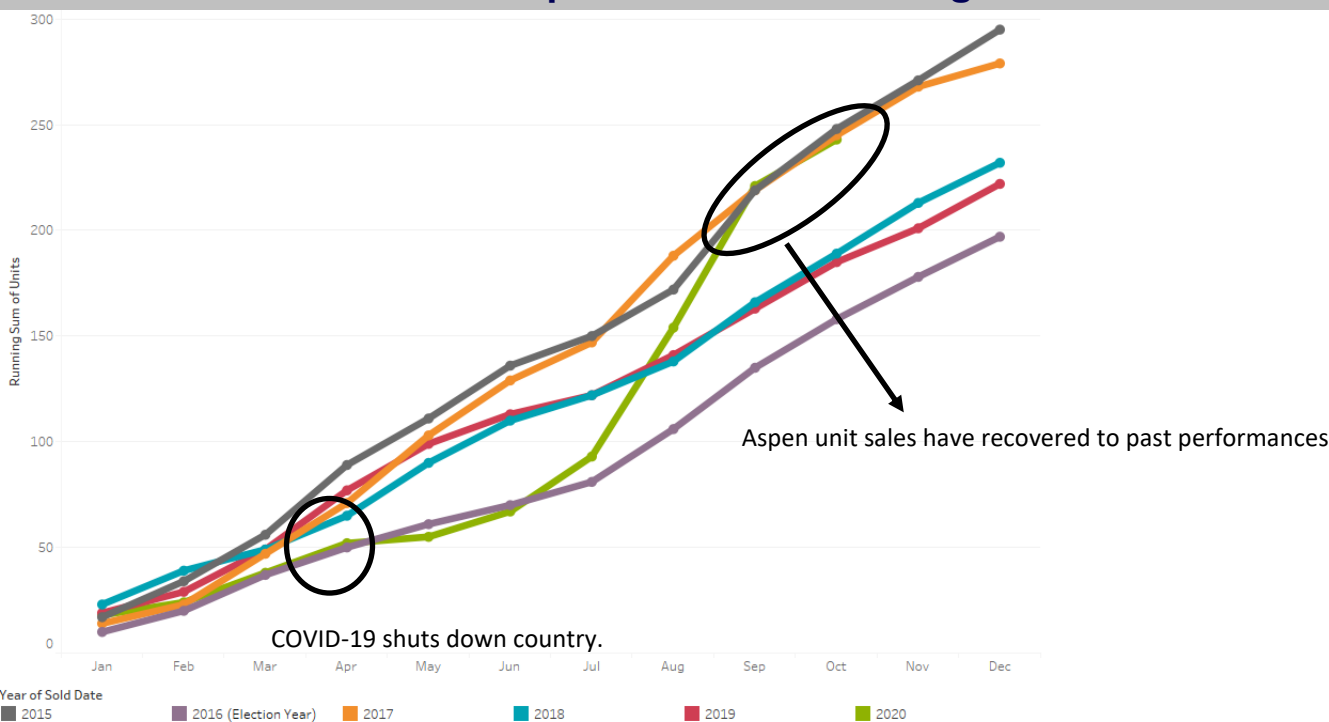

Mid-October 2020 Aspen Real Estate Running Dollar Volume Sum

This is 'Aspen' only and a "running sum" of each year. Each month represents the Year-to-Date dollar sales of the given year.

© Estin Report: Oct 2020 www.EstinAspen.com

Mid-October 2020 Aspen Real Estate Running Sum of Unit Sales

This is 'Aspen' only and a "running sum" of each year. Each month represents the Year-to-Date unit sales of the given year.

© Estin Report: Oct 2020 www.EstinAspen.com