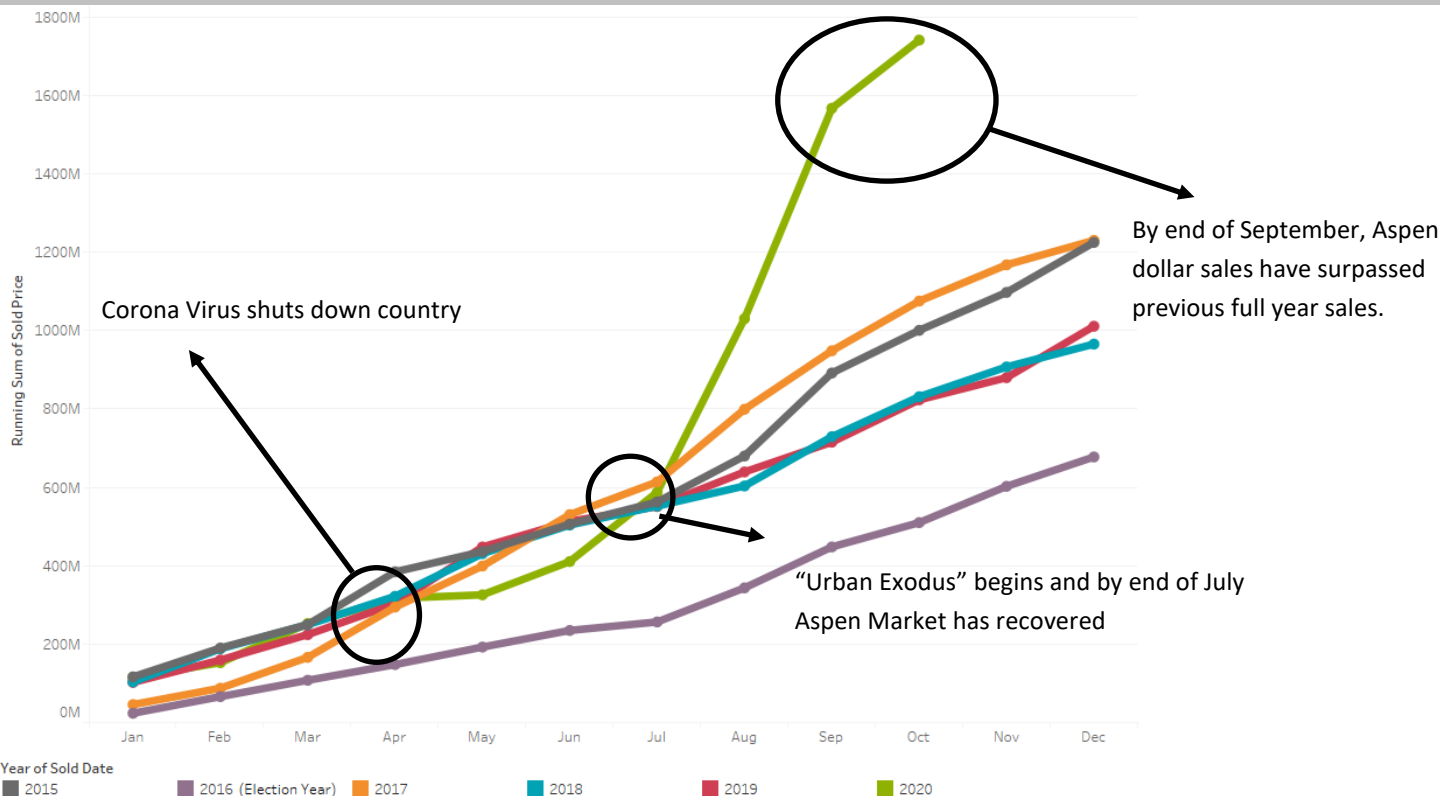

Mid-October 2020 Aspen Real Estate Running Dollar Volume Sum

This is 'Aspen' only and a "running sum" of each year. Each month represents the Year-to-Date dollar sales of the given year.

© Estin Report: Oct 2020 www.EstinAspen.com

Mid-October 2020 Aspen Real Estate Running Sum of Unit Sales

This is 'Aspen' only and a "running sum" of each year. Each month represents the Year-to-Date unit sales of the given year.

© Estin Report: Oct 2020 www.EstinAspen.com