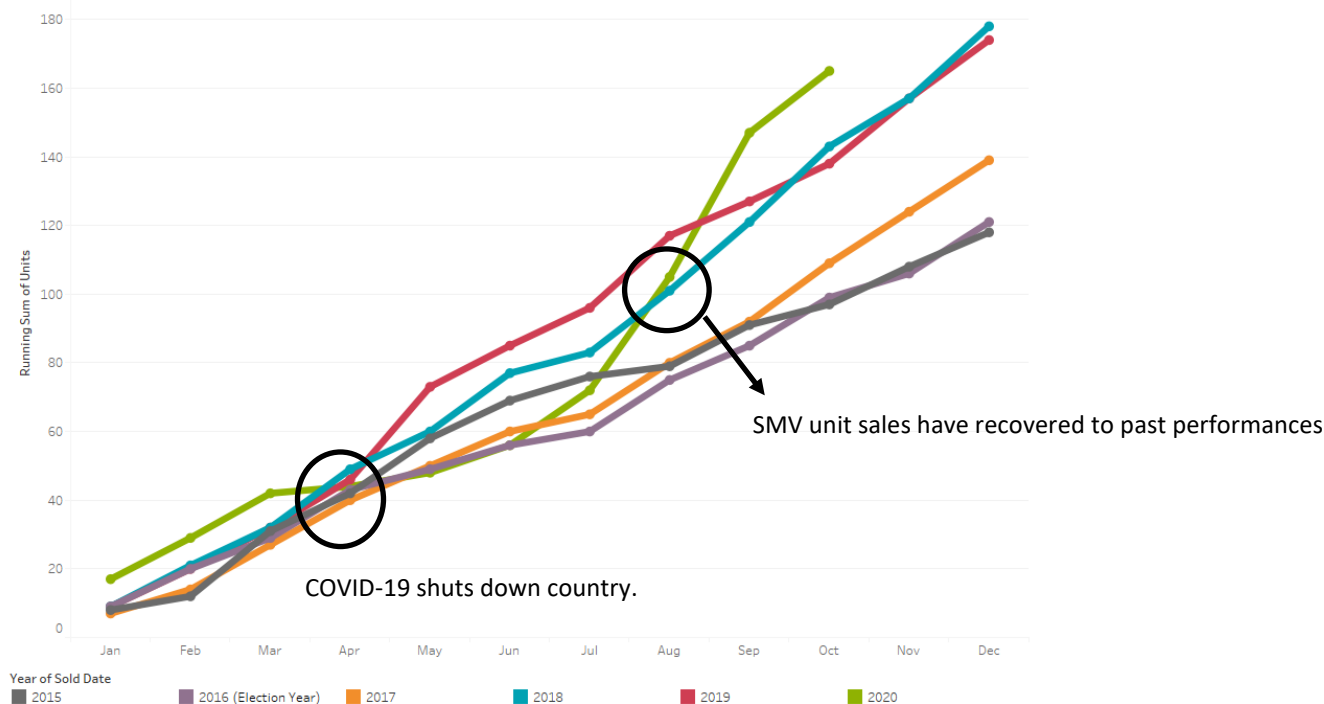

Mid-October 2020 SMV Real Estate Running Dollar Volume Sum

This is 'SMV' only and a "running sum" of each year. Each month represents the Year-to-Date dollar sales of the given year.

© Estin Report: Oct 2020 www.EstinAspen.com

Mid-October 2020 SMV Real Estate Running Sum of Unit Sales

This is 'SMV' only and a "running sum" of each year. Each month represents the Year-to-Date unit sales of the given year.

© Estin Report: Oct 2020 www.EstinAspen.com