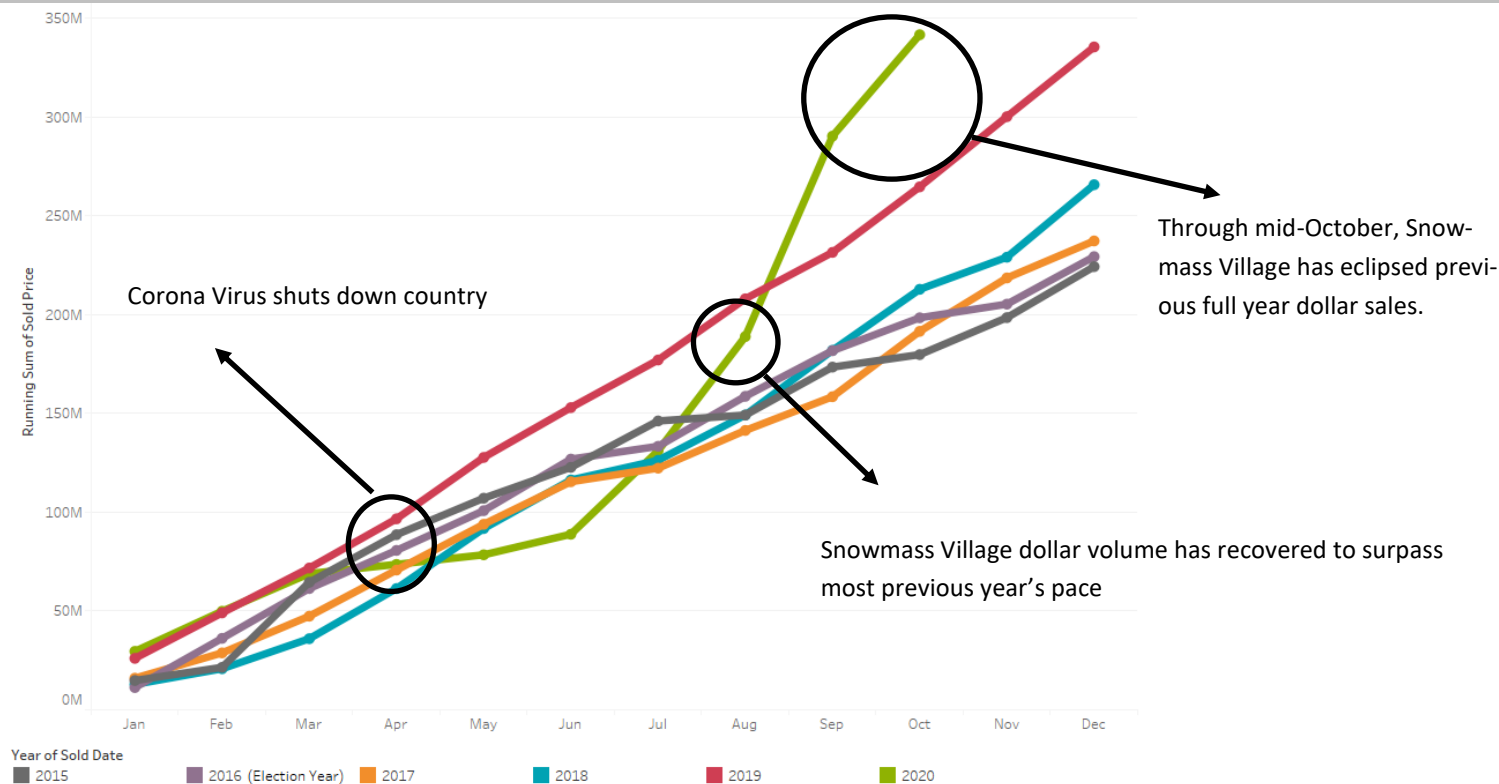

Mid-October 2020 SMV Real Estate Running Dollar Volume Sum

This is 'SMV' only and a "running sum" of each year. Each month represents the Year-to-Date dollar sales of the given year.

© Estin Report: Oct 2020 www.EstinAspen.com

Mid-October 2020 SMV Real Estate Running Sum of Unit Sales

This is 'SMV' only and a "running sum" of each year. Each month represents the Year-to-Date unit sales of the given year.

© Estin Report: Oct 2020 www.EstinAspen.com