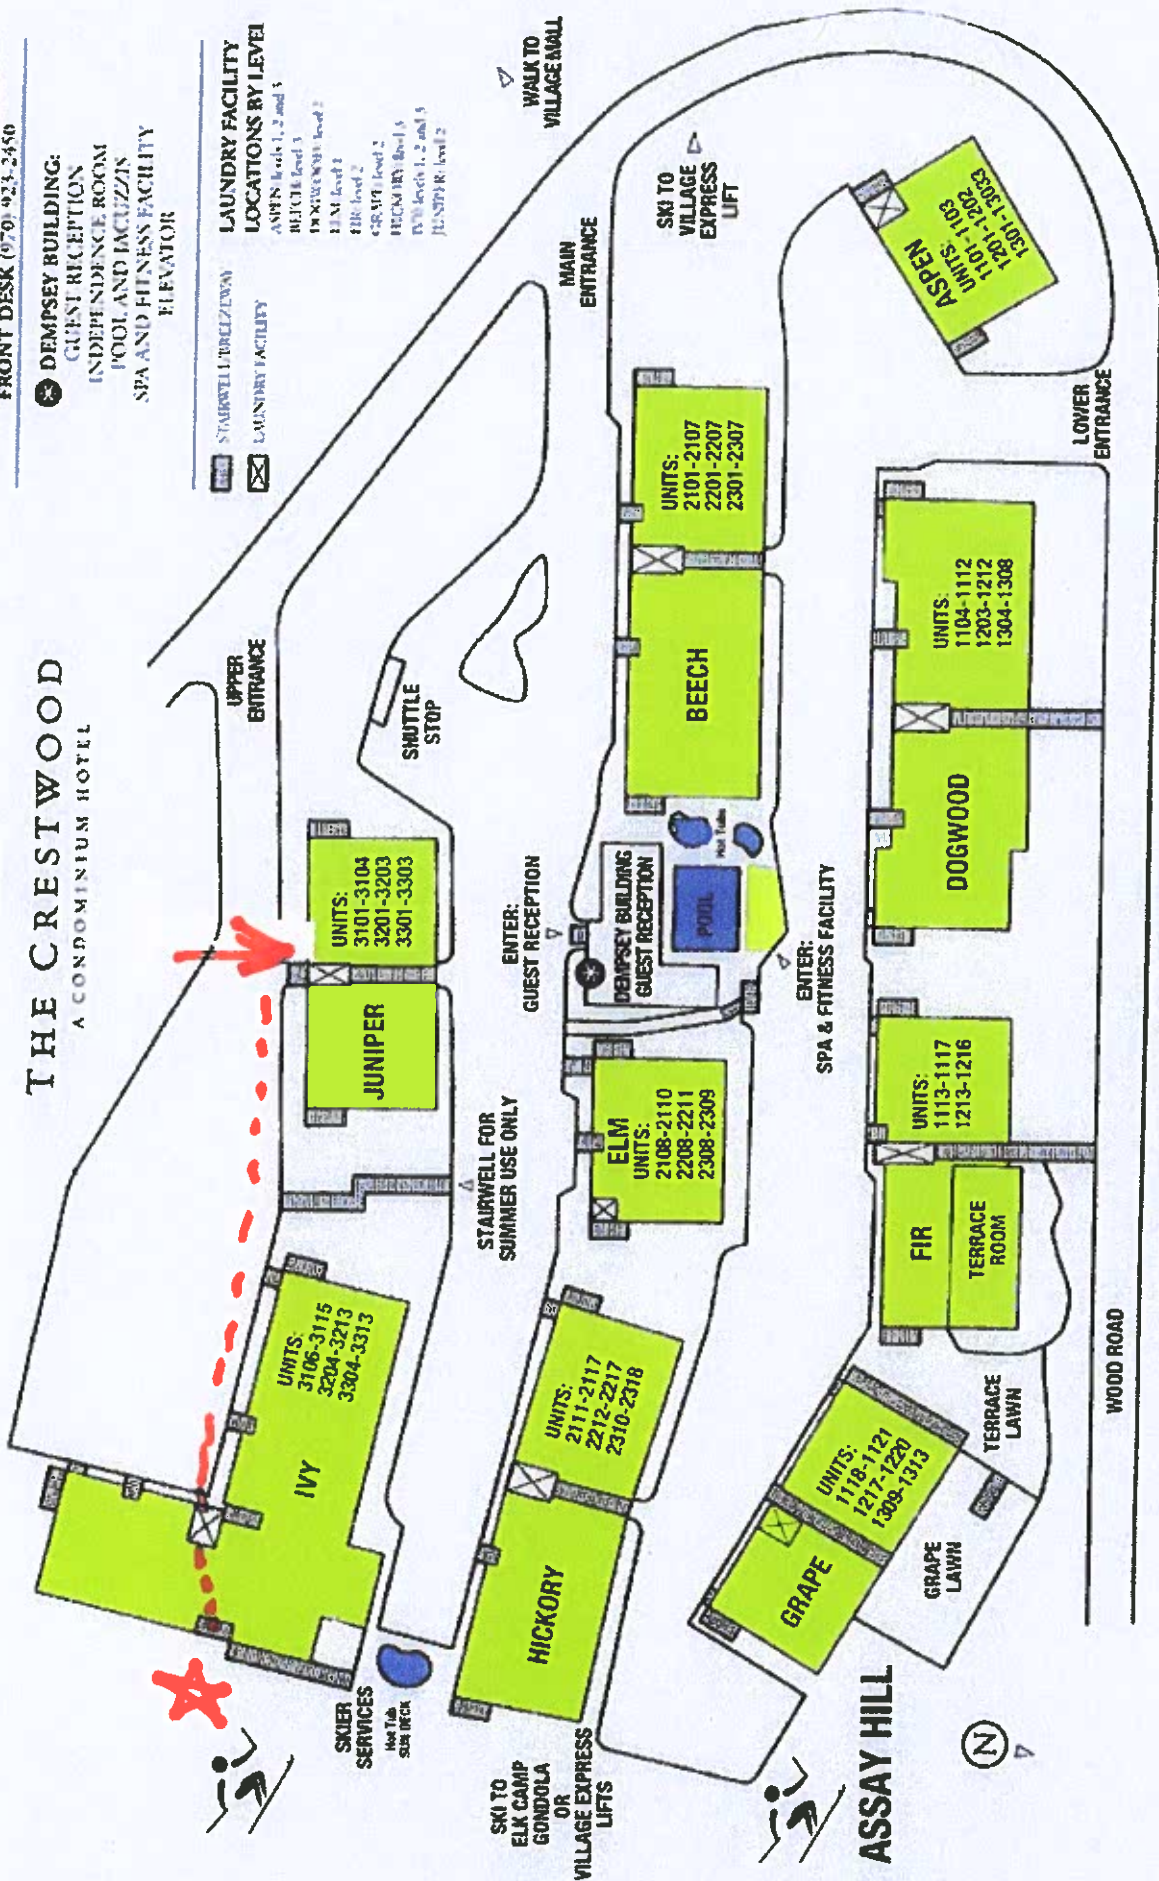

THE CRESTWOOD A CONDOMINIUM HOTEL

FRONT DESK (970) 923-2450

- DEMPSEY BUILDING:
 - GUEST RECEPTION
 - INDEPENDENCE ROOM
 - POOL AND FACUZZIS
 - SPA AND FITNESS FACILITY
 - ELEVATOR

- STAIRWELL/TURLEZEWAY
 - LAUNDRY FACILITY
- LAUNDRY FACILITY LOCATIONS BY LEVEL**
- ASPEN levels 1, 2 and 3
 - BEECH level 3
 - DENVER level 2
 - ELM level 1
 - FIR level 2
 - GRAPY level 2
 - HICKORY level 1
 - JUNIPER level 1, 2 and 3
 - WALKER level 2

WALK TO
BASE VILLAGE

SKI TO ELK CAMP GONDOLA
AND VILLAGE EXPRESS LIFT

FANNY HILL

WALK TO
VILLAGE BALL

WOOD ROAD