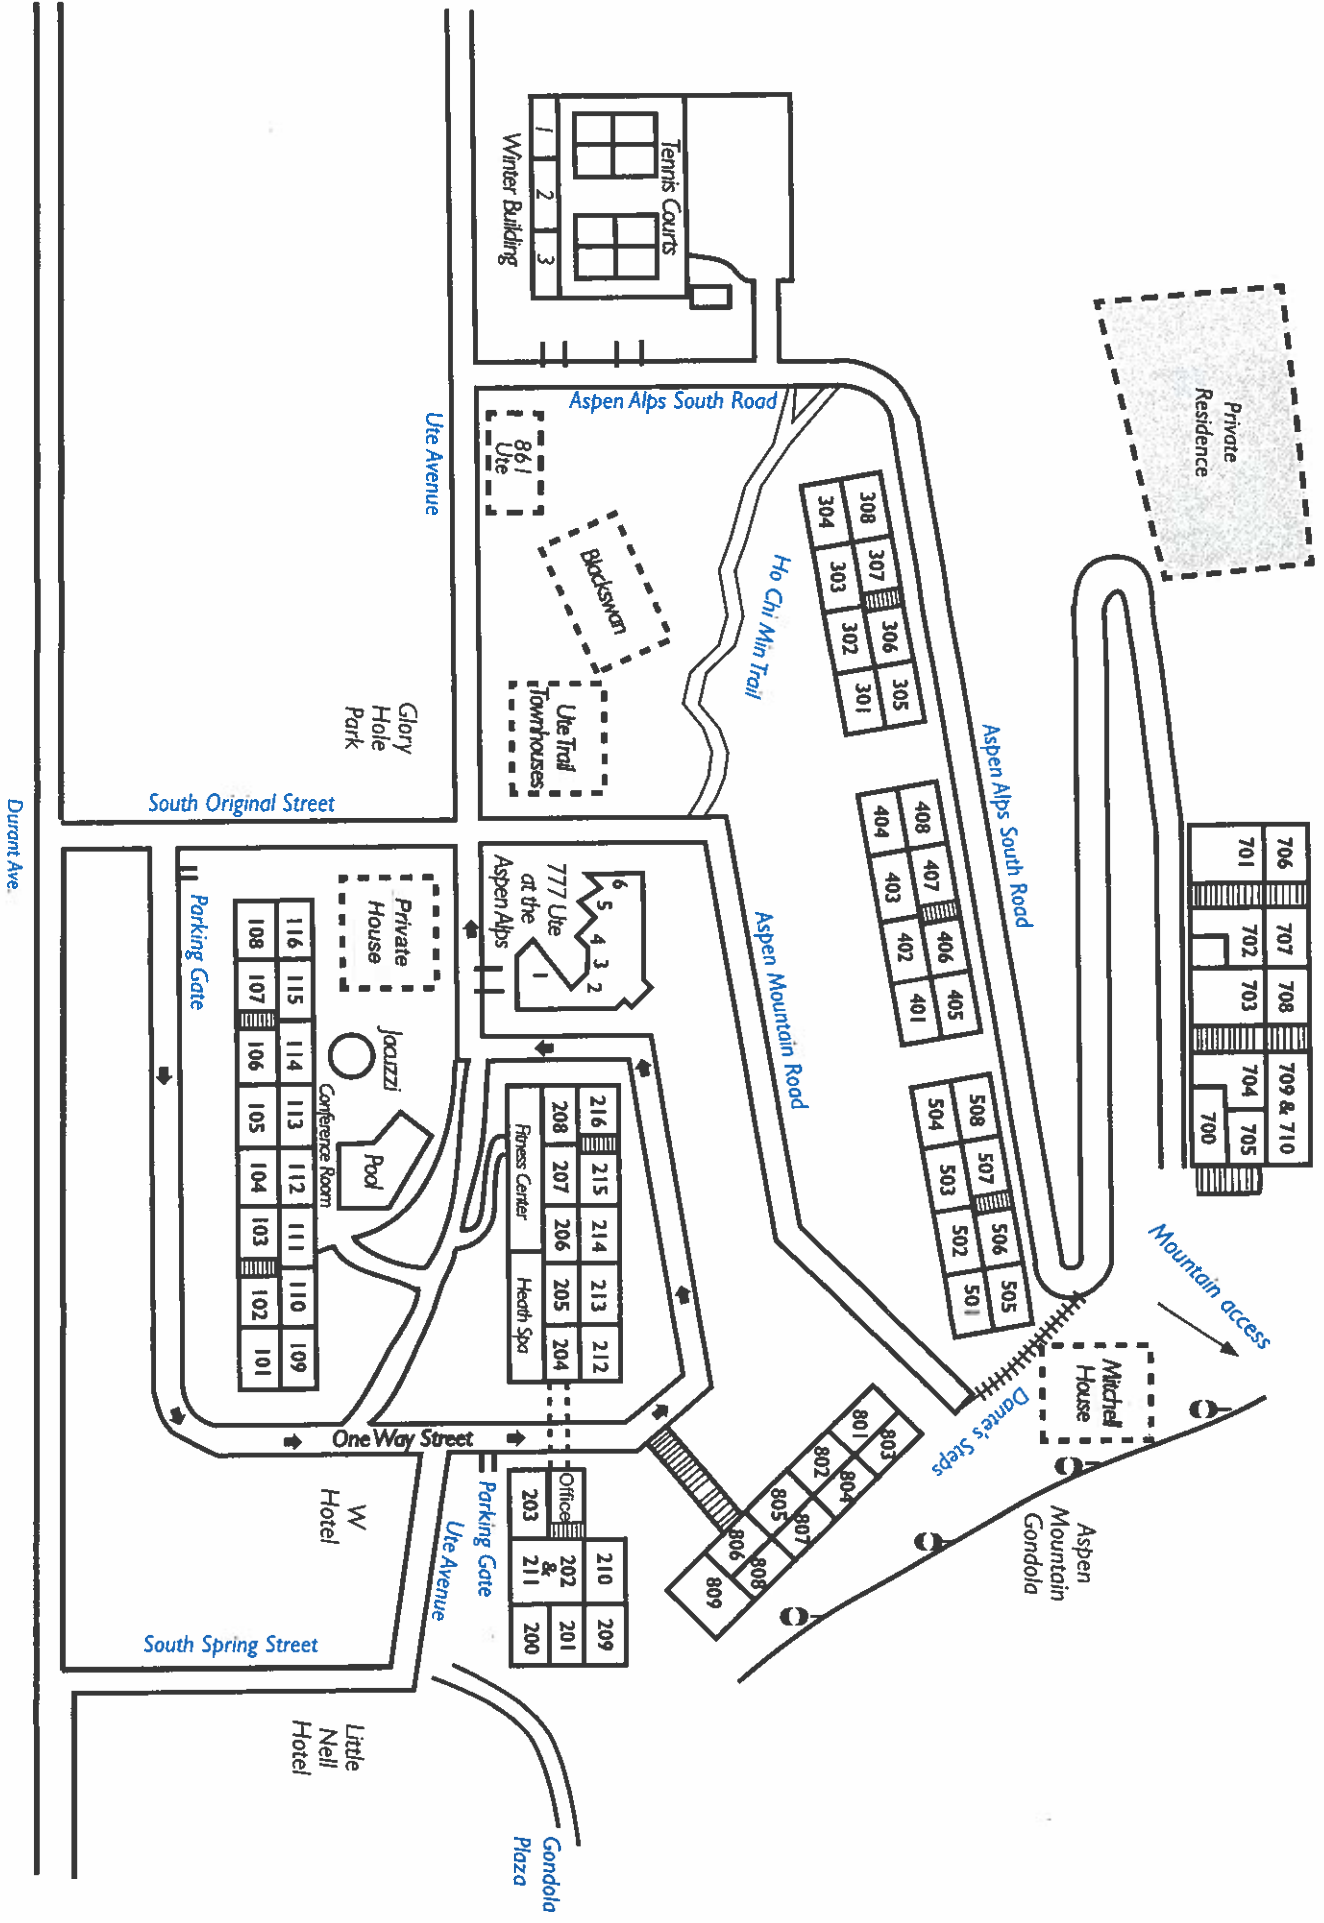

Aspen Alps

83 total units

Durant Ave

South Original Street

Ute Avenue

Aspen Alps South Road

Ho Chi Min Trail

Aspen Alps South Road

Aspen Mountain Road

Mountain access

Dante's Steps

One Way Street

South Spring Street

Ute Avenue

Gondola Plaza

Tennis Courts
1 2 3

706	707	708	709 & 710
701	702	703	704
			705
			700

6 5 4 3 2

777 Ute at the Aspen Alps

216	215	214	213	212
208	207	206	205	204

Fitness Center

Health Spa

116	115	114	113	112	111	110	109
108	107	106	105	104	103	102	101

Parking Gate

W Hotel

Little Nell Hotel