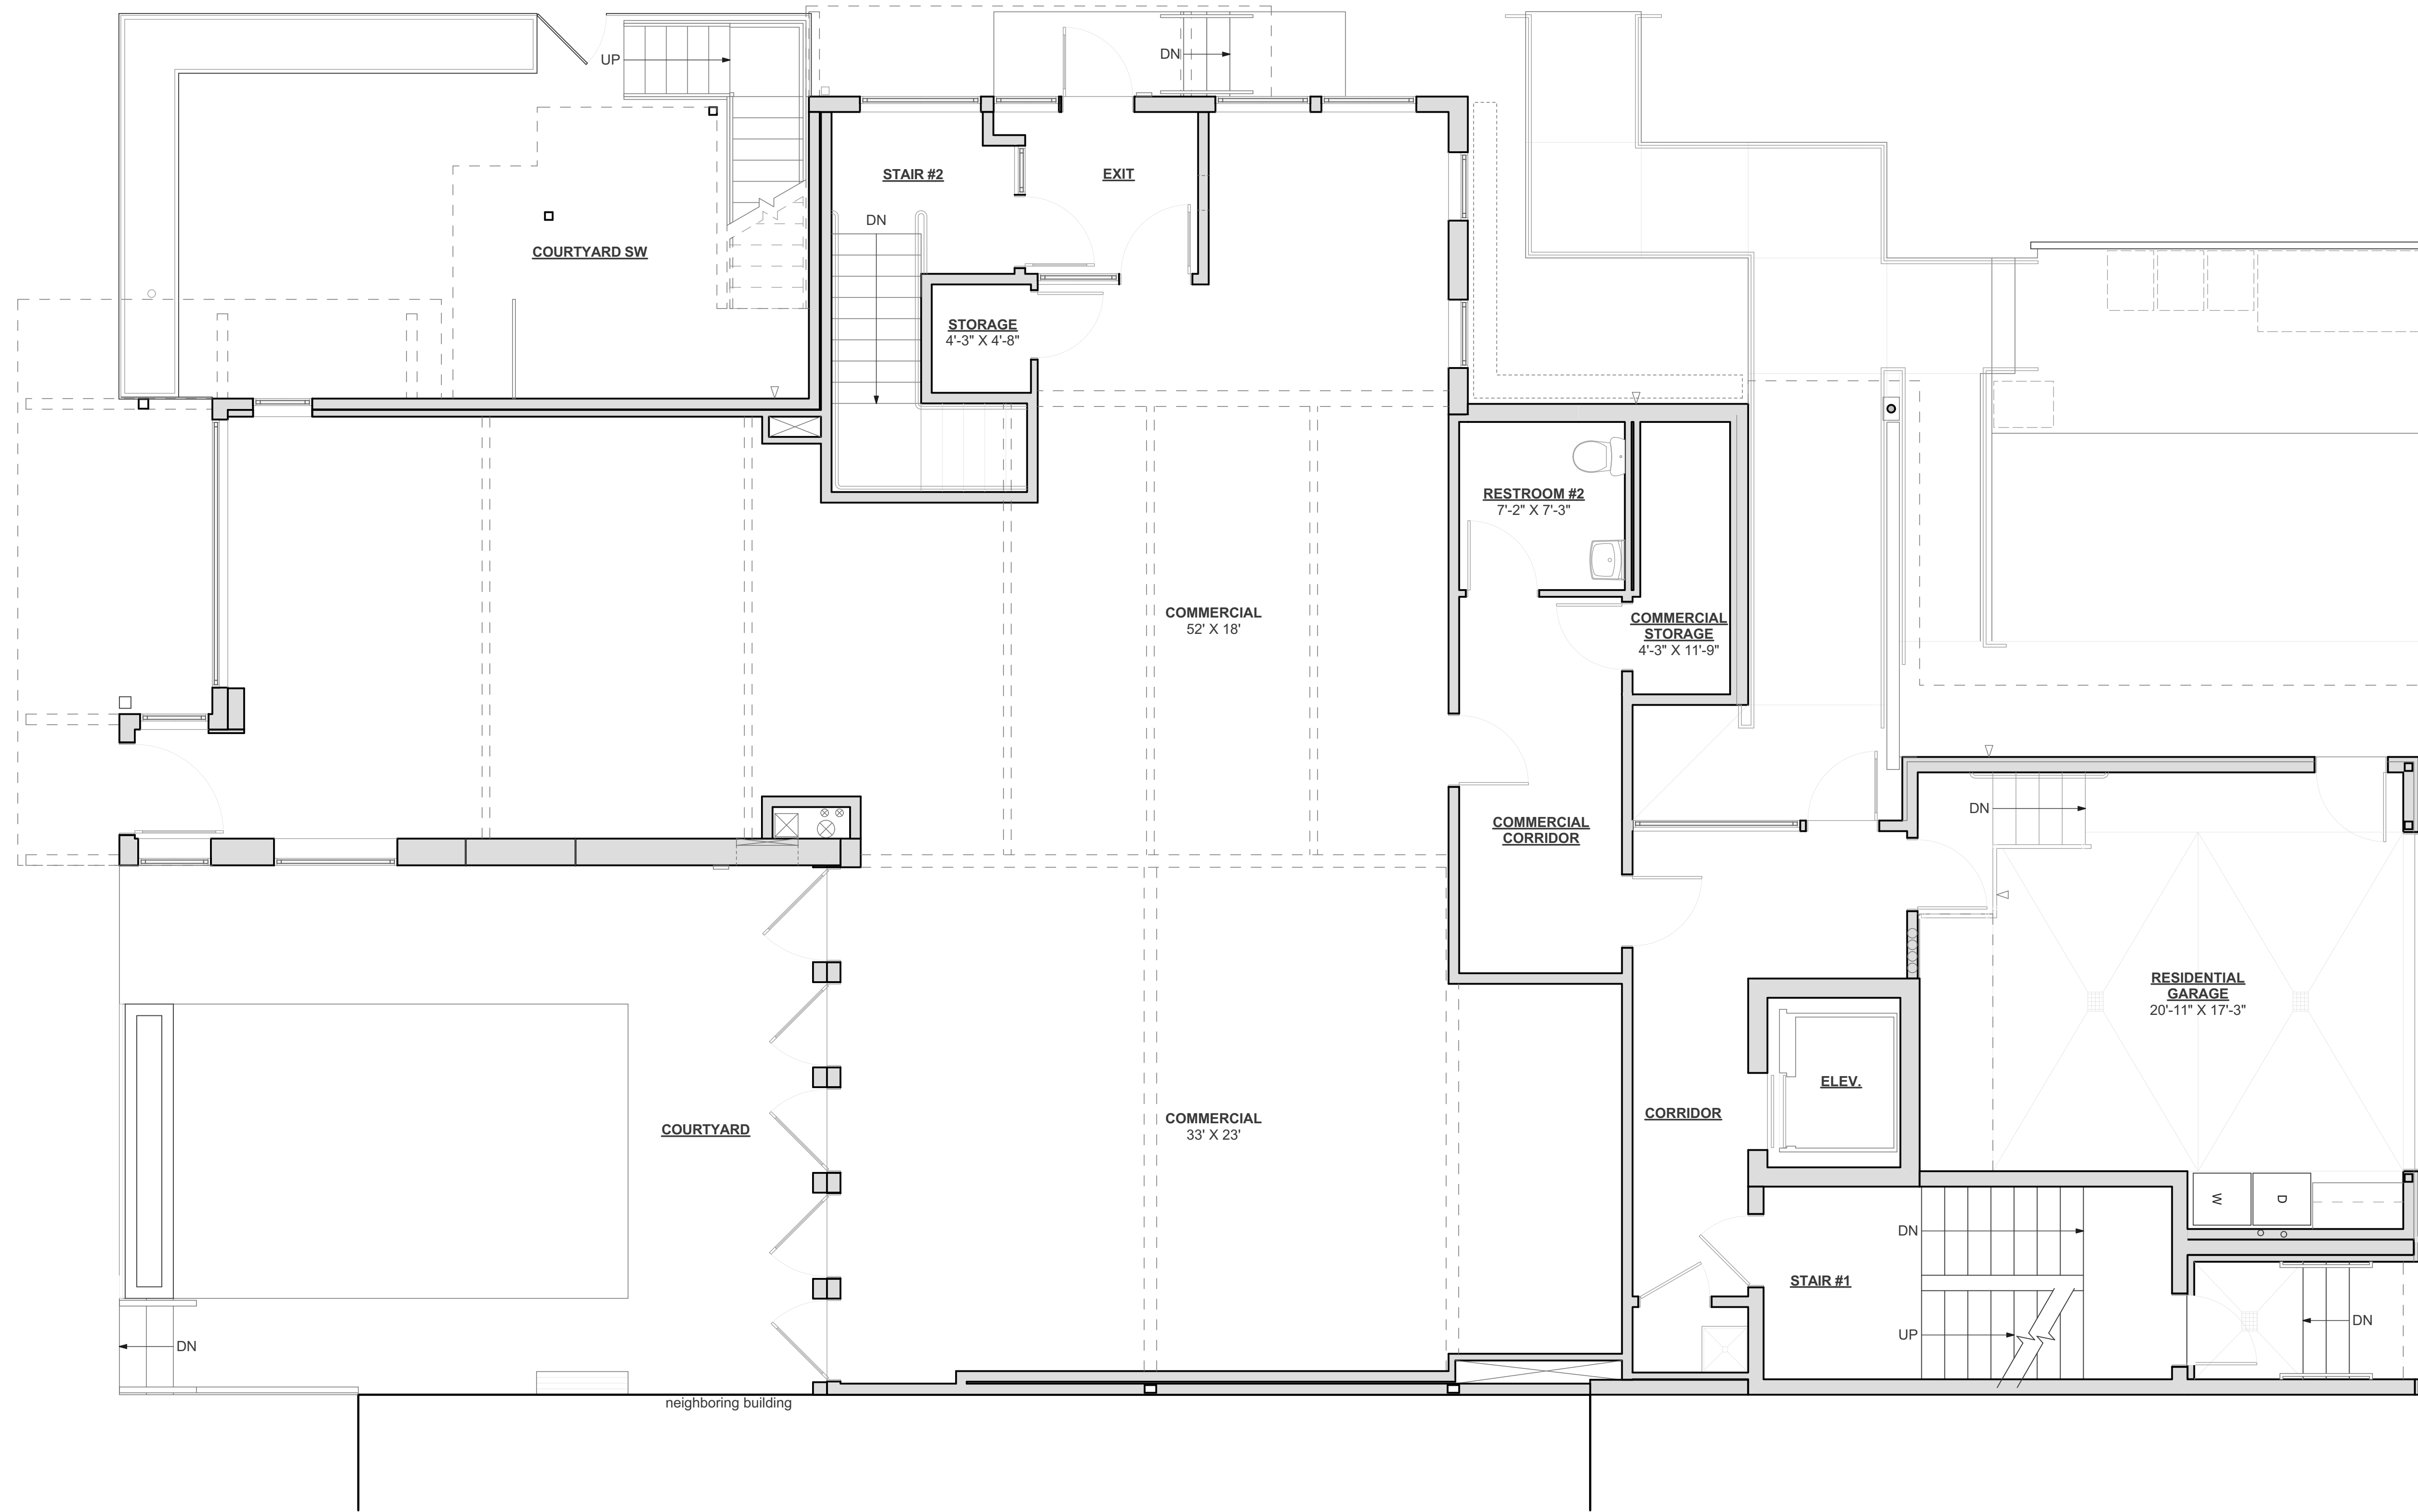

NET LIVABLE / LEASABLE LEGEND	
	NET LEASABLE
	INTERIOR COMMON AREA
	NET LIVABLE
	RESIDENTIAL AMENITY

01 LOWER LEVEL FLOOR PLAN
SCALE: 1/4" = 1'

01 FIRST LEVEL FLOOR PLAN
 SCALE: 1/4" = 1'
 N

01 SECOND LEVEL FLOOR PLAN
 SCALE: 1/4" = 1'
 N

01 ROOF LEVEL PLAN
SCALE: 1/4" = 1'