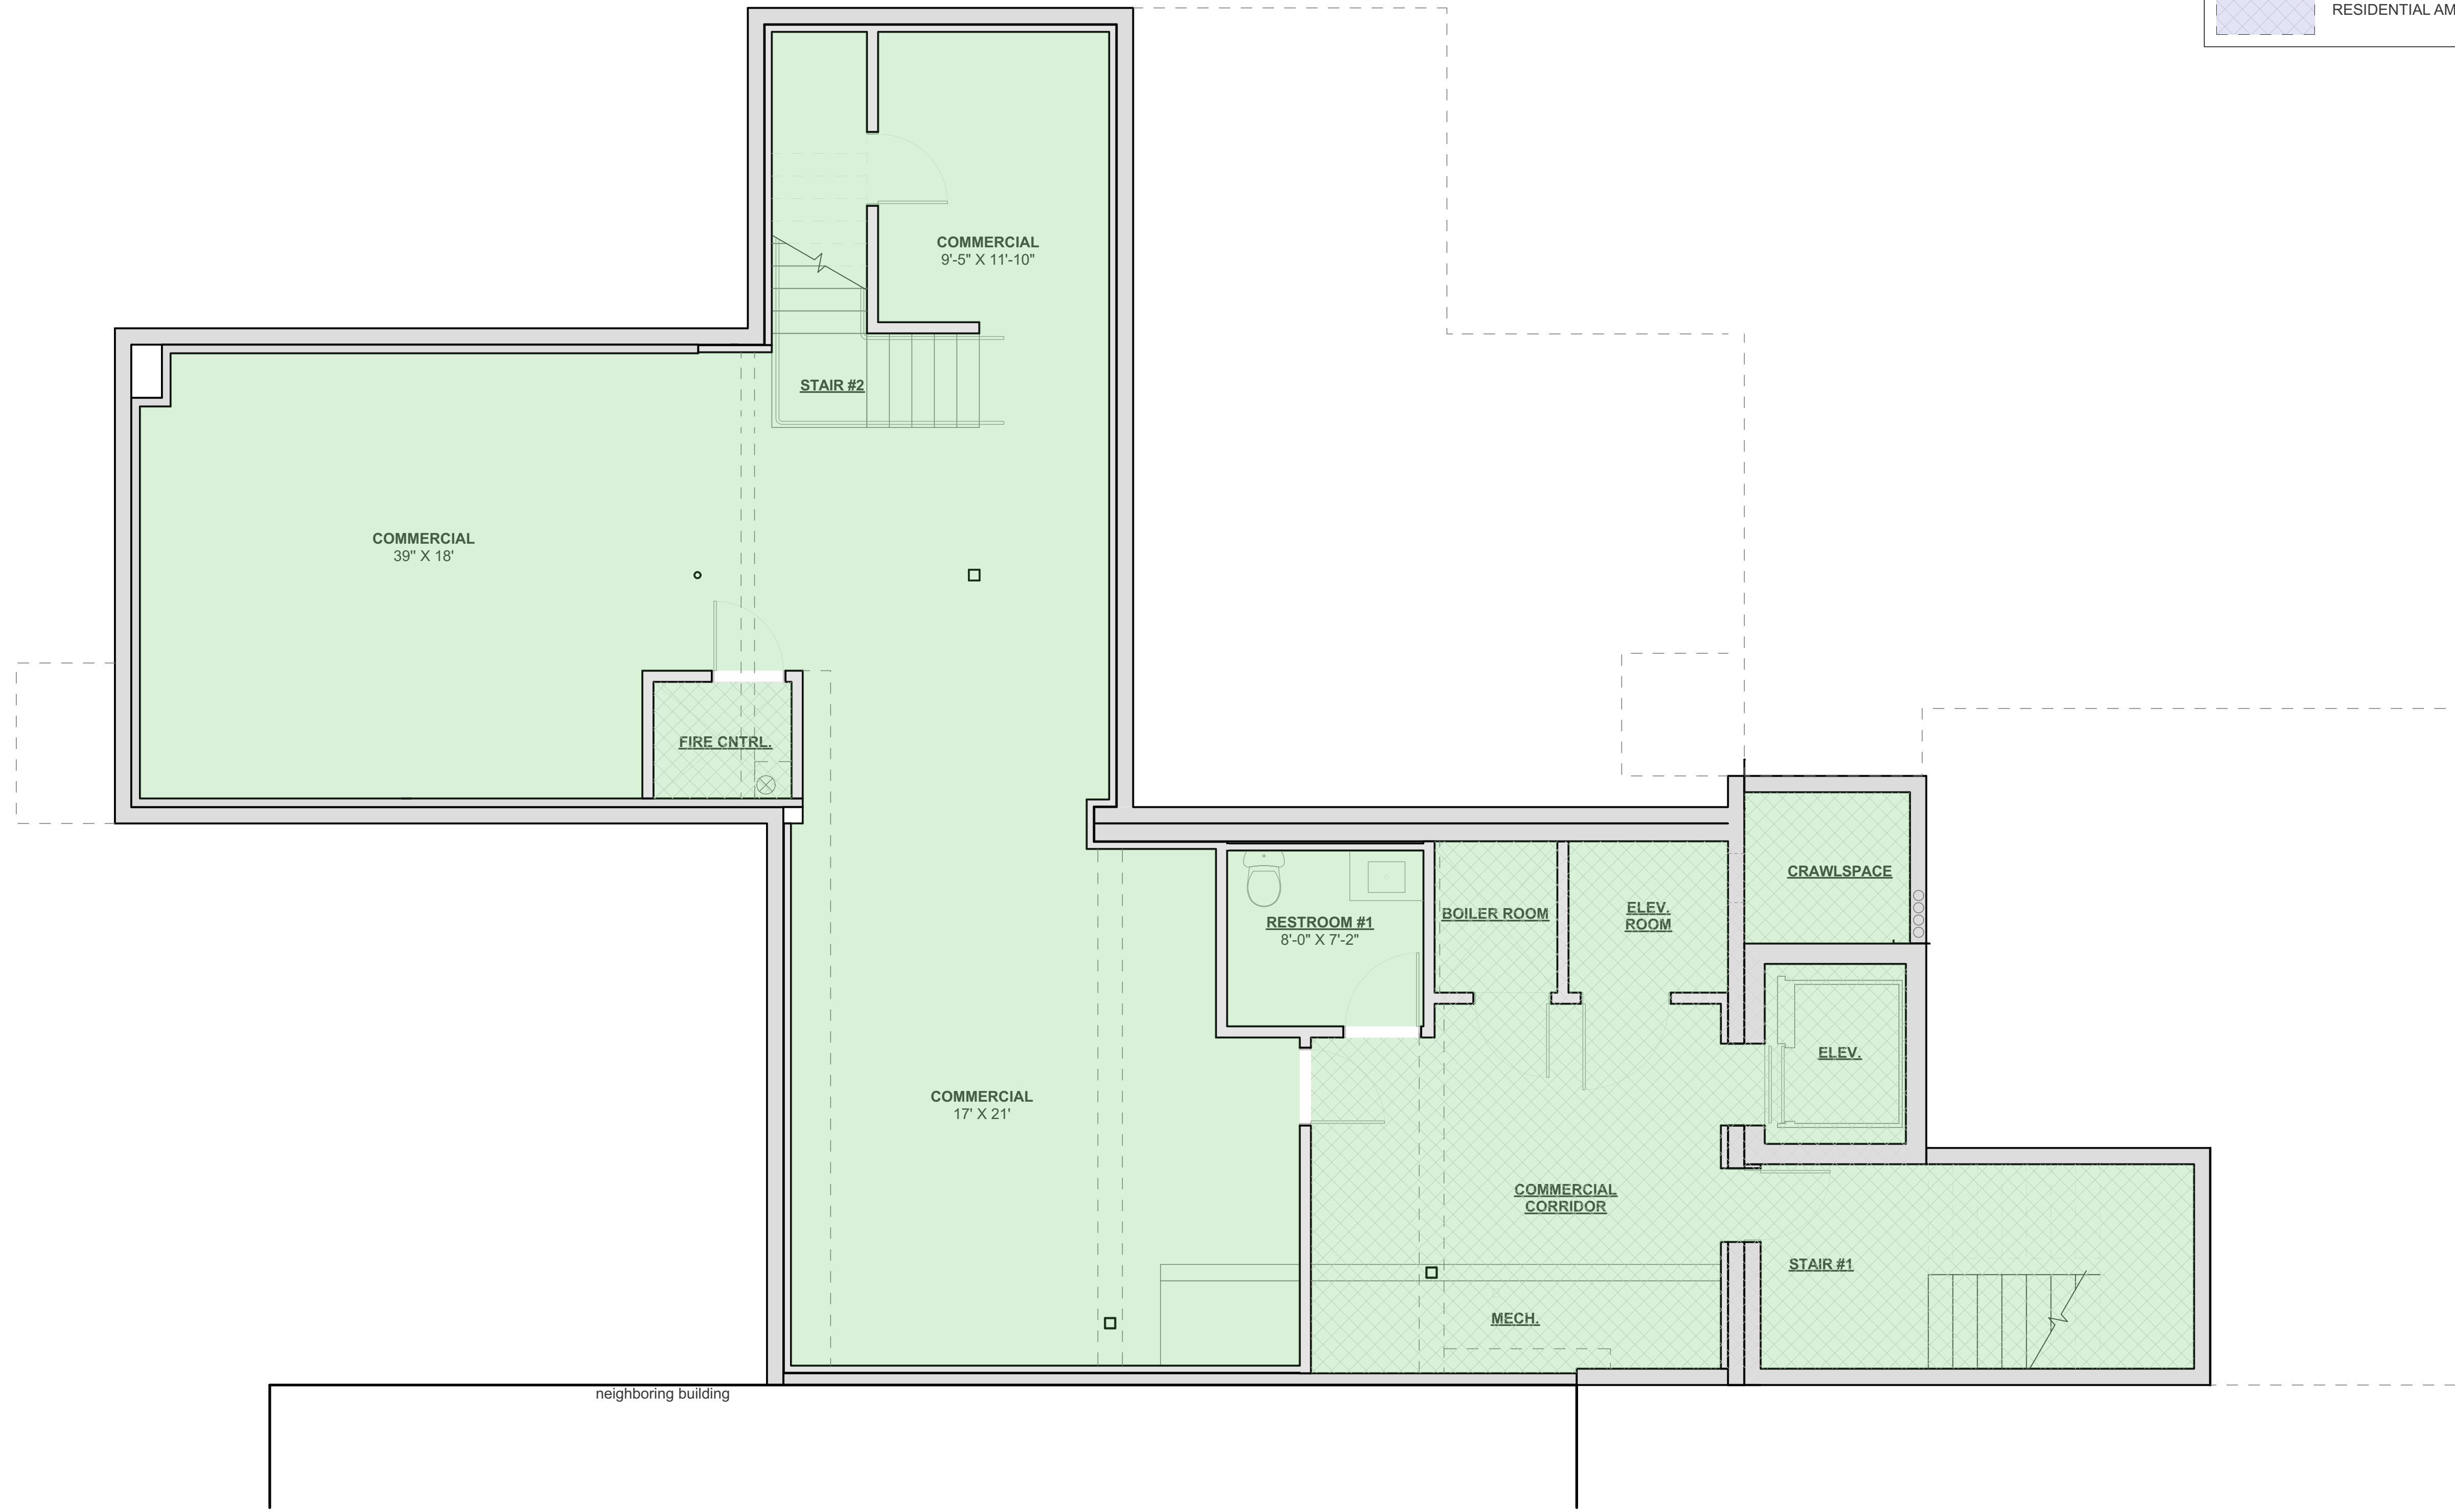

NET LIVABLE / LEASABLE LEGEND	
	NET LEASABLE
	INTERIOR COMMON AREA
	NET LIVABLE
	RESIDENTIAL AMENITY

01 LOWER LEVEL FLOOR PLAN
SCALE: 1/4" = 1'

01 FIRST LEVEL FLOOR PLAN
 SCALE: 1/4" = 1'
 N

01 SECOND LEVEL FLOOR PLAN
 SCALE: 1/4" = 1'
 N

01 ROOF LEVEL PLAN
SCALE: 1/4" = 1'