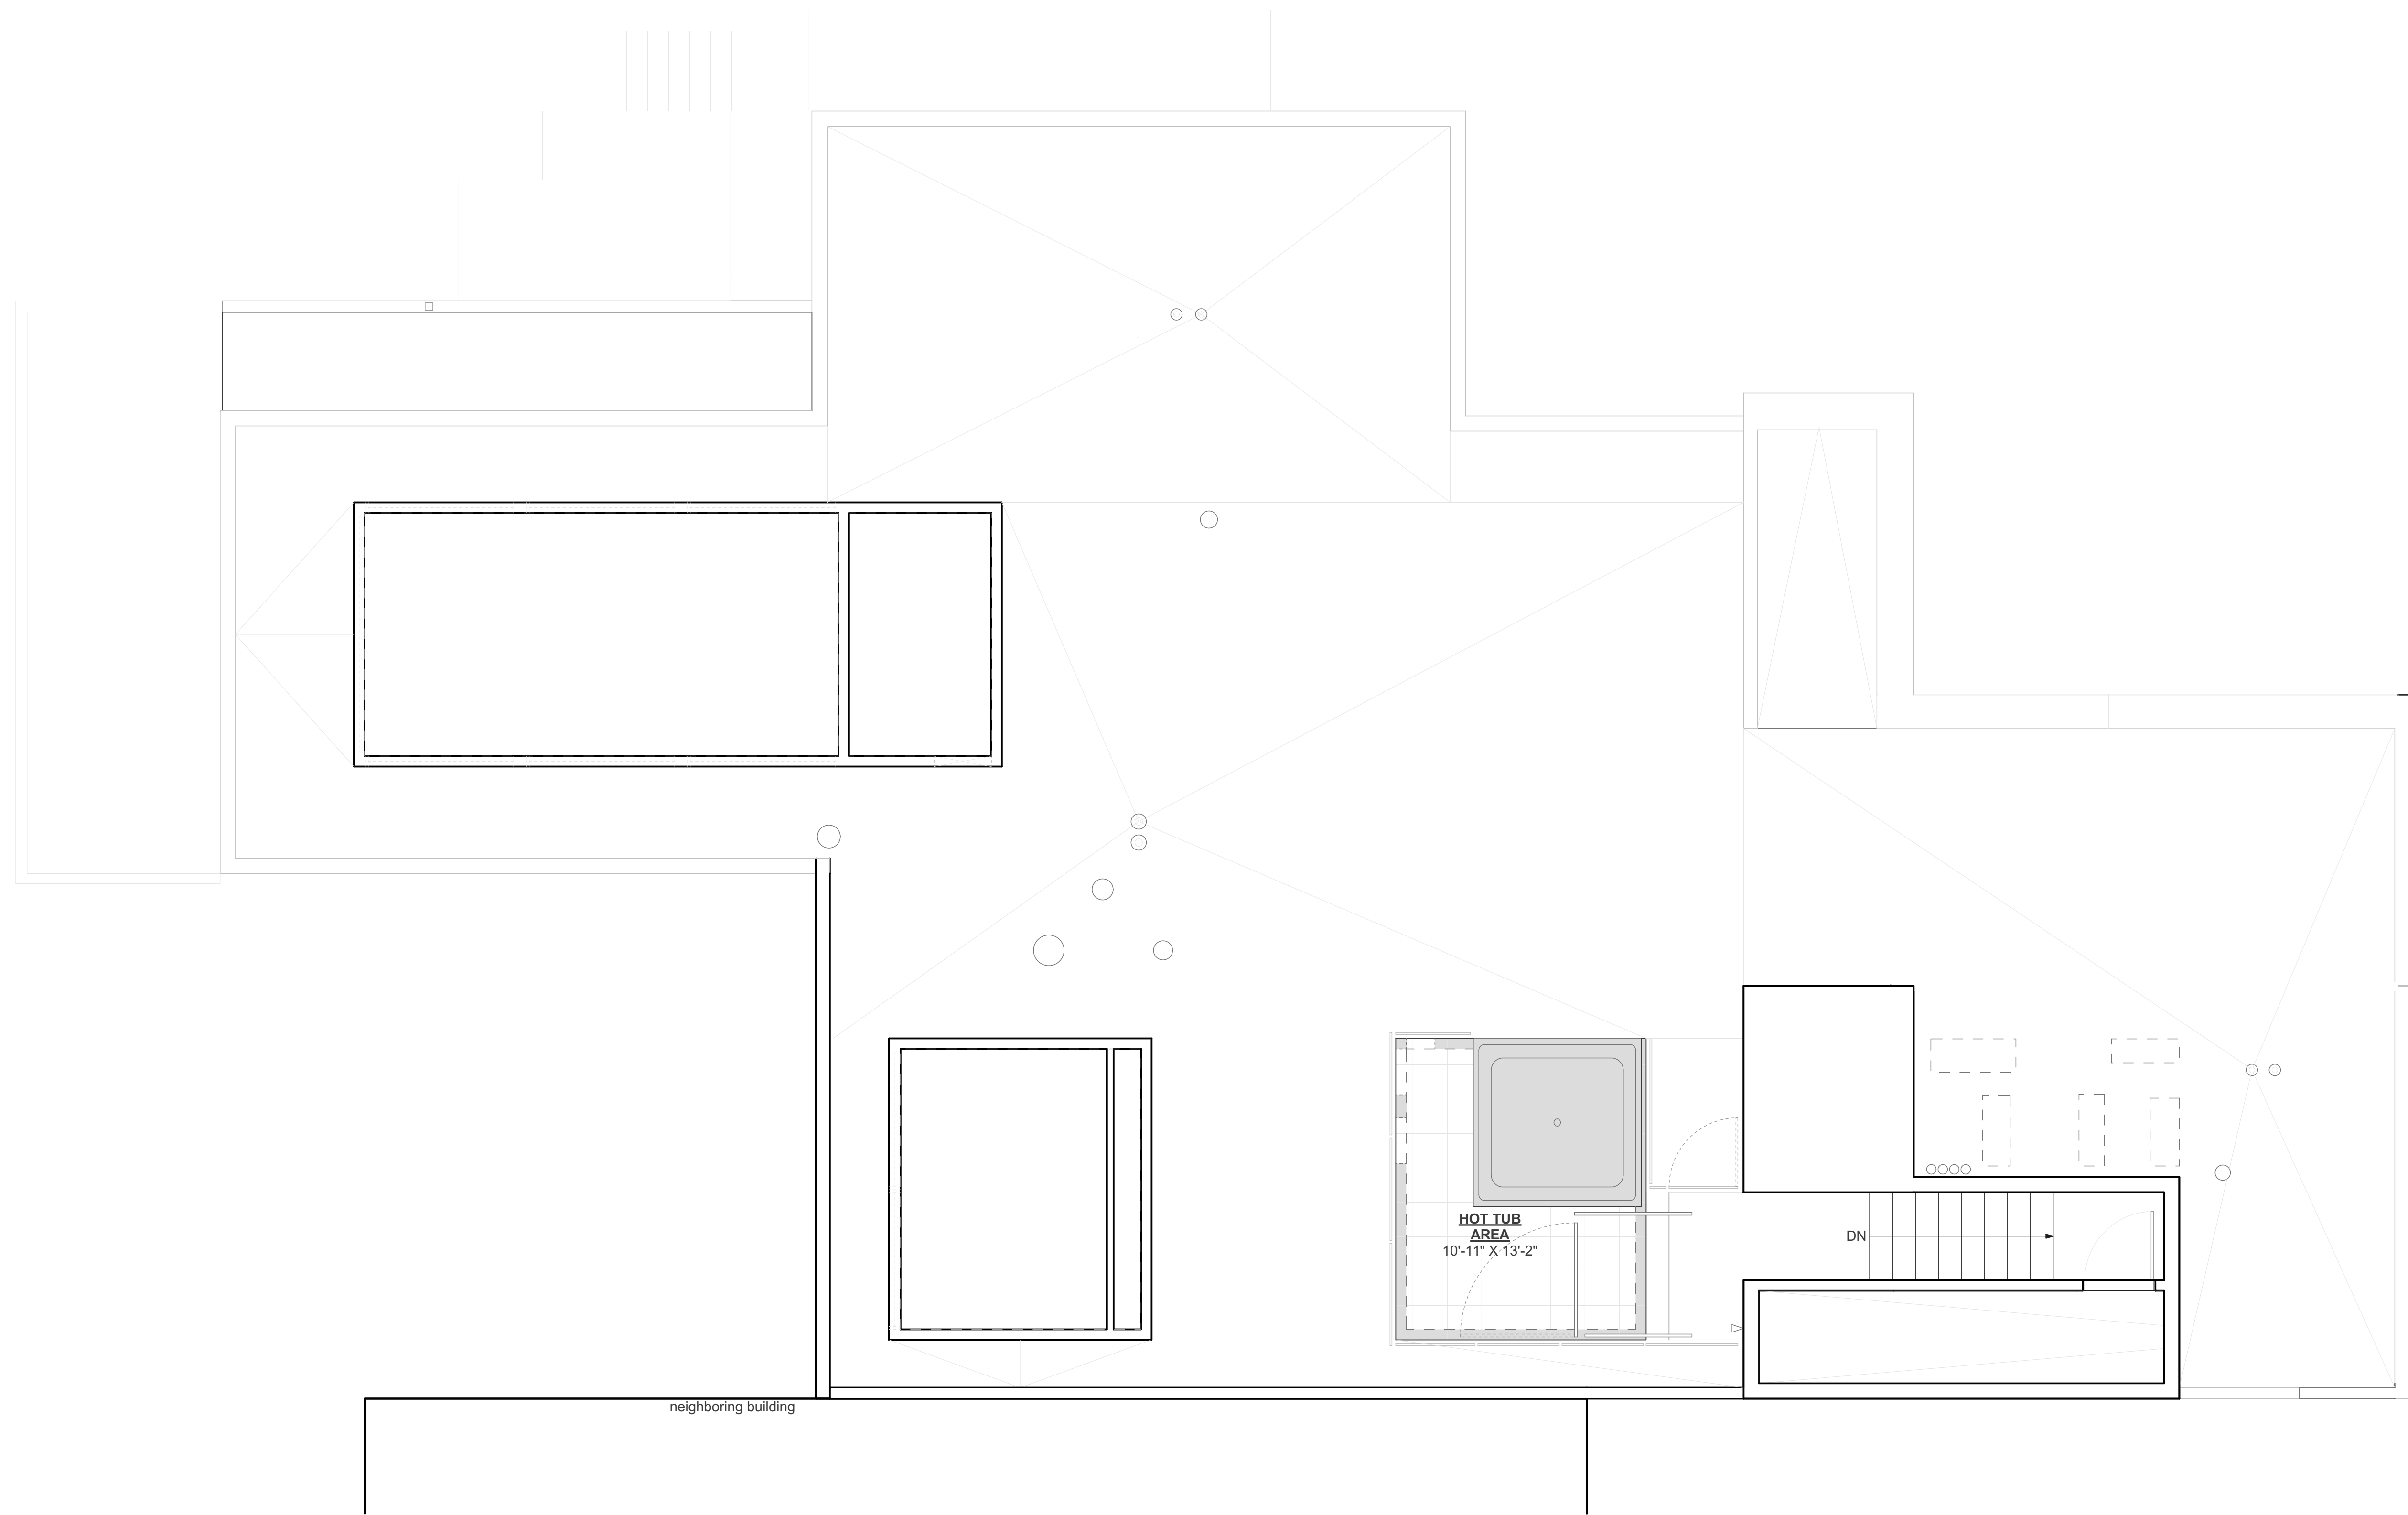

NET LIVABLE / LEASABLE LEGEND	
	NET LEASABLE
	INTERIOR COMMON AREA
	NET LIVABLE
	RESIDENTIAL AMENITY

01 LOWER LEVEL FLOOR PLAN
SCALE: 1/4" = 1'

01 FIRST LEVEL FLOOR PLAN
 SCALE: 1/4" = 1'
 N

01 SECOND LEVEL FLOOR PLAN
 SCALE: 1/4" = 1'
 N

01 ROOF LEVEL PLAN
SCALE: 1/4" = 1'