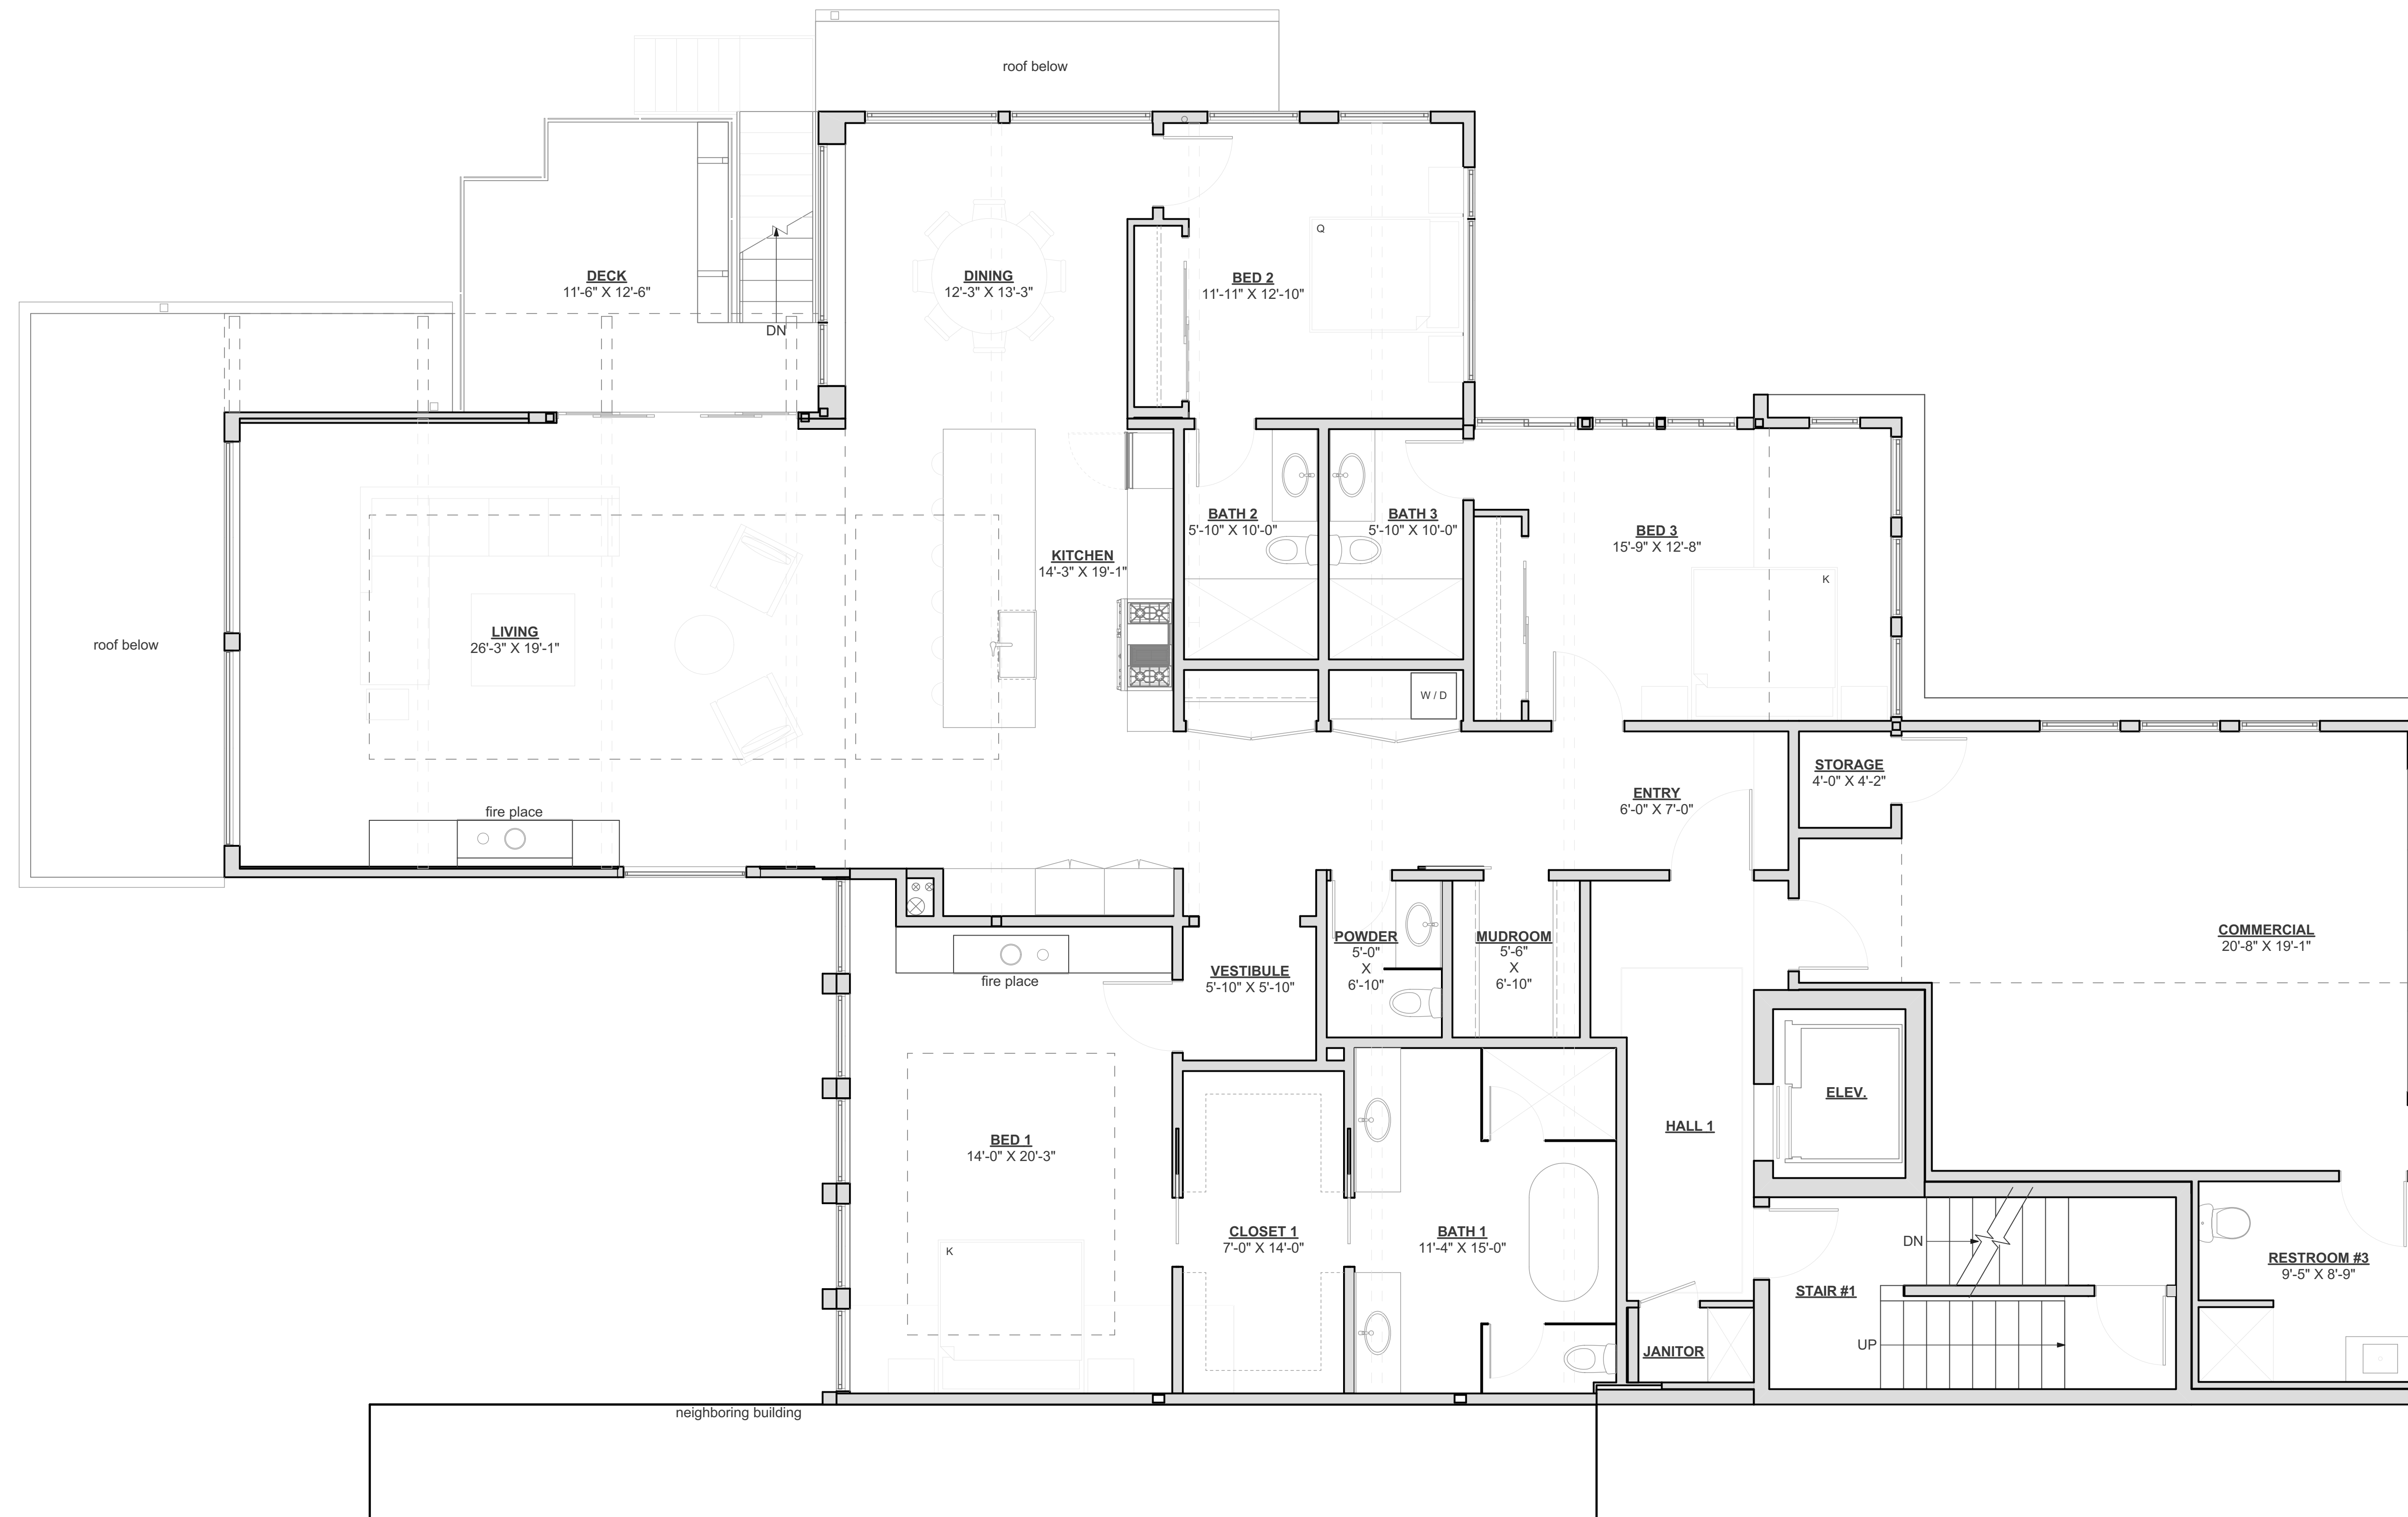

NET LIVABLE / LEASABLE LEGEND	
	NET LEASABLE
	INTERIOR COMMON AREA
	NET LIVABLE
	RESIDENTIAL AMENITY

01 LOWER LEVEL FLOOR PLAN
SCALE: 1/4" = 1'

01 FIRST LEVEL FLOOR PLAN
 SCALE: 1/4" = 1'
 N

01 SECOND LEVEL FLOOR PLAN
 SCALE: 1/4" = 1'
 N

01 ROOF LEVEL PLAN
SCALE: 1/4" = 1'